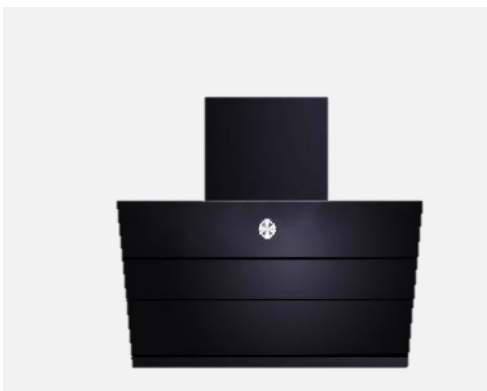

60cm Wall Mounted Filter Free Hood, Headfree design, Auto-open smoke panel, Feather touch control, Oil collector, Powerful 240W motor for extra strong suction, 58dBA Noise Level, 96% air filtration rate, 170mm Air outlet for a greater airflow

Article Code 538.82.261
Maximum Retail Price 44,090

Ivараа 60