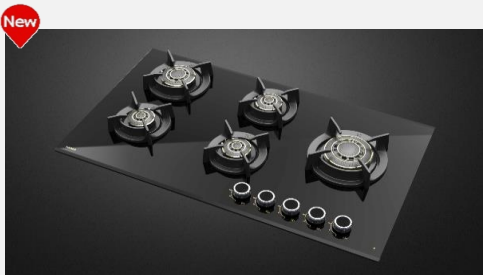

Article Code 533.83.753
Maximum Retail Price 68,290

Vortex Series Hobs

2021 - Hafele Appliances Pricelist

Vortex Series Built-in Gas Hob

Vortex 000

100 cm BUILT-IN 4 brass burners gas hob with Vortex brass burners 1 big Vortex burner with inner flame operation, 1 Medium Vortex burner, 2 small Vortex burners, FFSD, Gunmetal finish knobs, Cast iron pan support, powered by bullet jets, spill resistant silicone seal

Article Code 538.66.319
Maximum Retail Price 52,990

Vortex 590

90 cm BUILT-IN 5 brass burners gas hob with Vortex brass burners 1 big Vortex burner with inner flame operation, 1 Medium Vortex burner, 3 small Vortex burners, FFSD, Gunmetal finish knobs, Cast iron pan support with heat protector, powered by bullet jets, spill resistant silicone seal

Article Code 538.66.328
Maximum Retail Price 56,990

Vortex 490

90 cm BUILT-IN 4 brass burners gas hob with Vortex brass burners 2 big Vortex burners with inner flame operation, 2 small Vortex burners, FFSD, Cast iron pan support with heat protector, powered by bullet jets, spill resistant silicone seal