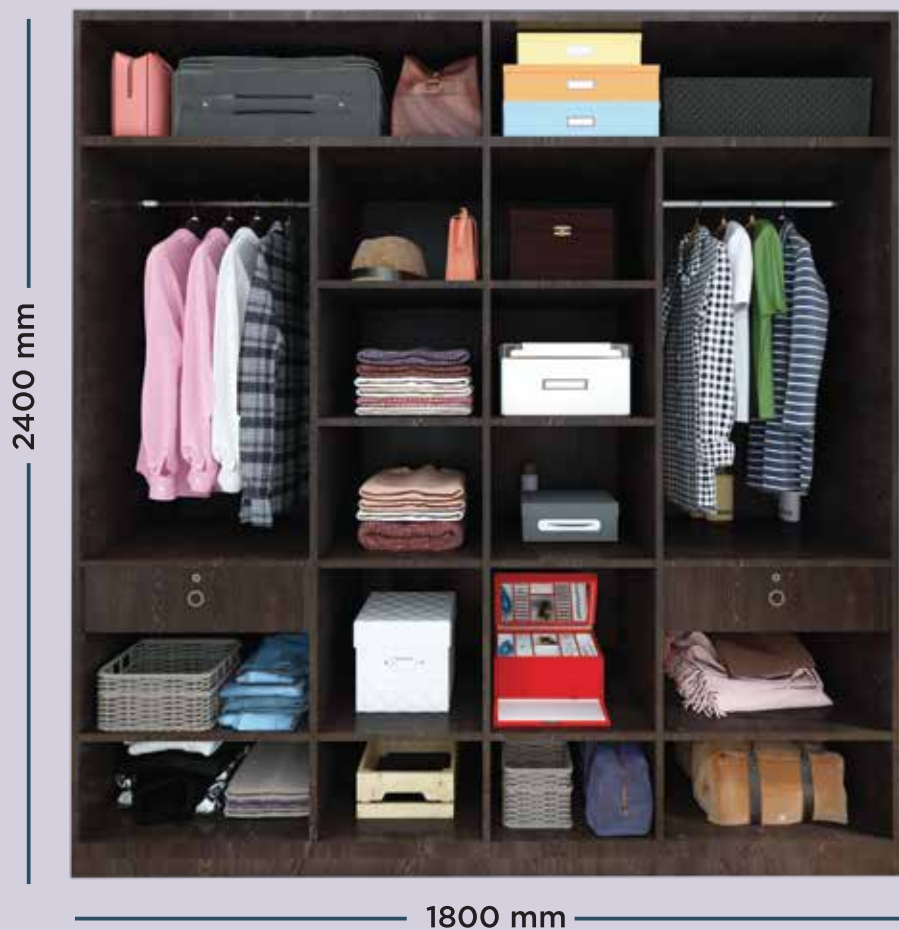

Sleek Sliding