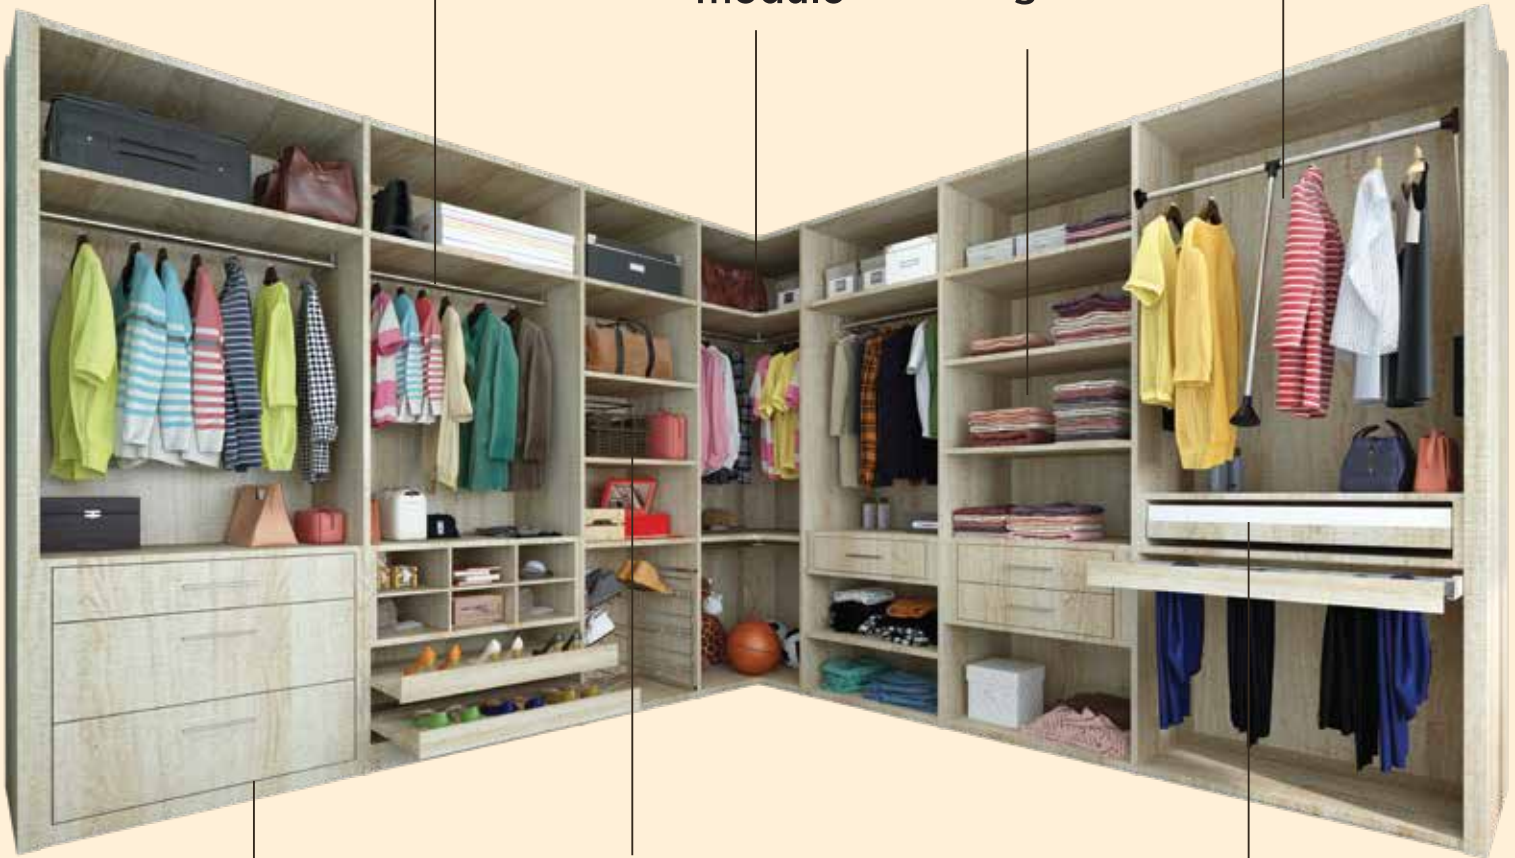

1000 mm

Extra storage for occasional items

Hanging rods

Sleek Sliding

Hanging rods

Drawers for storage

Extra space for occasional storage

Shelves for storage

Drawers for storage

2400 mm

900 mm

Sleek Sliding

CUSTOMIZED MODULES

Legno and Walk-in wardrobes from Sleek are completely customizable based on your preference and requirement.

Legno Sliding

Walk-in

Hanging rod

Garment lift

Corner module

Extra space for occasional storage

Shelves for stacking

Drawers with dedicated spaces

Drawers for small items

CHOOSE YOUR ACCESSORIES