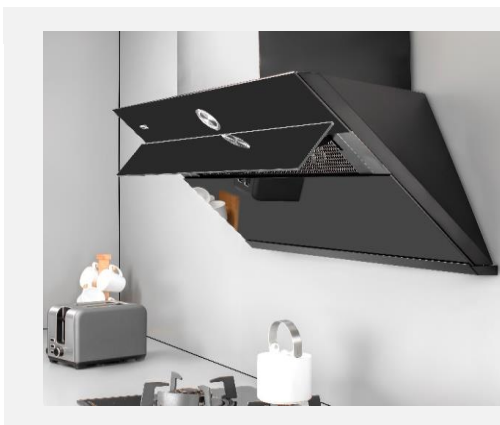

90cm Wall Mounted Filter Free Hood, Headfree design, Auto-open smoke panel, Feather touch control, Oil collector, Powerful 240W motor for extra strong suction, 58dBA Noise Level, 97% air filtration rate, 170mm Air outlet for a greater airflow

Article Code	538.82.253
Maximum Retail Price	56,590

Ivaraa 90

90cm Wall Mounted Filter Free Hood, Auto-open smoke panel, Electronic Iris control, Oil collector, Powerful 255W motor for extra strong suction, 58dBA Noise Level, headfree design that aids in efficient capture of smoke, 96% air filtration rate, 170mm Air outlet for a greater airflow

Article Code	533.83.644
Maximum Retail Price	48,390