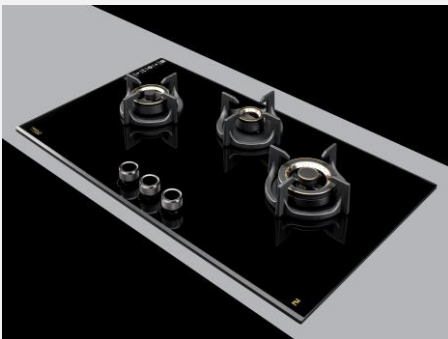

Article Code 538.41.504
Maximum Retail Price 35,990

Zeta Series Built-in Gas Hob

Zeta 000

100 cm BUILT-IN 4 brass burners gas hob with 6th gen zeta brass burners 1 wok burner with inner flame operation, 1 mini wok burner, 1 dual flame burners, 1 Auxiliary burner, FFSD, Gunmetal finish knobs, Cast iron pan support

Article Code 538.61.189
Maximum Retail Price 46,490

Zeta Series Hobs

2021 - Hafele Appliances Pricelist

Zeta Series Built-in Gas Hob

Zeta 590

90 cm BUILT-IN 5 brass burners gas hob with 6th gen zeta brass burners 1 wok burner with inner flame operation, 1 mini wok burner, 2 dual flame burners, FFSD, 1 Auxiliary burner, Gunmetal finish knobs, Cast iron pan support

Article Code 538.61.168
Maximum Retail Price 54,990

Zeta 490

90 cm BUILT-IN 4 brass burners gas hob with 6th gen zeta brass burners 1 wok burner with inner flame operation, 1 mini wok burner, 1 dual flame burners, 1 Auxiliary burner, FFSD, Gunmetal finish knobs, Cast iron pan support

Article Code 538.61.188
Maximum Retail Price 41,890

Zeta 390

90 cm BUILT-IN 3 brass burners gas hob with 6th gen zeta brass burners 1 wok burner with inner flame operation, 1 Mini Wok Burner, 1 dual flame burners, FFSD, Gunmetal finish knobs, Cast iron pan support