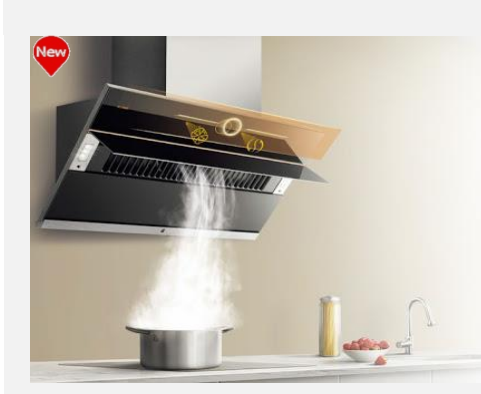

2021 - Hafele Appliances Pricelist

Filterfree Technology Cookerhoods

Teresa i-90 Plus

90cm Filterfree hood with smart Air Sense Technology, Super powerful airflow capacity, super silent 45dBA Noise Level, Auto Open Mechanism, Easy to clean and removable inner grill, Nautilus Design, Smart LED light, Full Touch Operation, 98% air filtration rate

Article Code	538.82.393
Maximum Retail Price	90,890