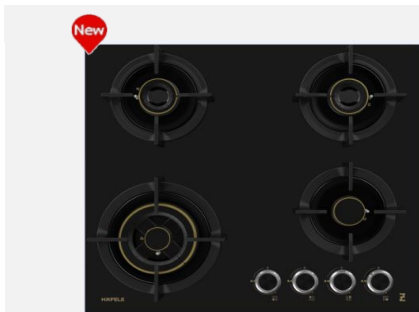

Article Code	538.06.231
Maximum Retail Price	35,990

Zeta Plus Series Built-in Gas Hob

Zeta Plus 590

90 cm BUILT-IN 5 brass burners gas hob with 6th gen zeta brass burners with 1 Triple ring burner , 1 mini Triple ring burner, 2 dual flame burners, 1 single flame burner, FFSD, Gunmetal finish knobs, Cast iron pan support

Article Code	538.41.541
Maximum Retail Price	54,990

Zeta Plus Series Hobs

2021 - Hafele Appliances Pricelist

Zeta Plus Series Built in Gas Hob

Zeta Plus 480

80 cm BUILT-IN 4 brass burners gas hob with 6th gen zeta brass burners with 1 Triple ring burner , 1 mini Triple ring burner, 2 dual flame burners, FFSD, Gunmetal finish knobs, Cast iron pan support

Article Code 538.41.549
Maximum Retail Price 45,890

Zeta Plus 460

60 cm BUILT-IN 4 brass burners gas hob with 6th gen zeta brass burners with 1 Triple ring burner, 2 dual flame burners, 1 single flame burner, FFSD, Gunmetal finish knobs, Cast iron pan support