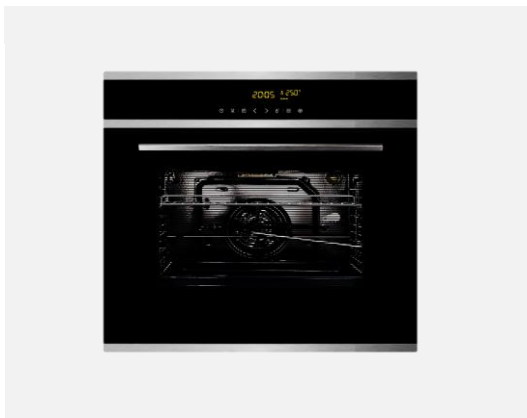

Diamond 77 BIO

77 L Multifunction BUILT-IN Oven, Brushed SS console, A+ energy rating, 10 MultiCook Mode, Infra red grilling, improved ventilation for efficient cooking, added air channels for even temperature, CoolTouch Door, Advanced Electronic Touch Control, Metal Door handle, Multi-layer heat deflecting glass door, 4 heating elements and Food Probe

Article Code 538.01.421
Maximum Retail Price 80,990

J70BIO Plus

70 L Multifunction BUILT-IN Oven, Black Aluminium Handle, Dark SS trims, With 10 Multi functions , Including rotisserie function with Infra red grilling features Full Glass Design, Advanced Electronic Touch Control, Metal Door handle, Triple Insulated Glass Door, 4 heating elements and Food Probe

Article Code 538.01.321
Maximum Retail Price 78,690