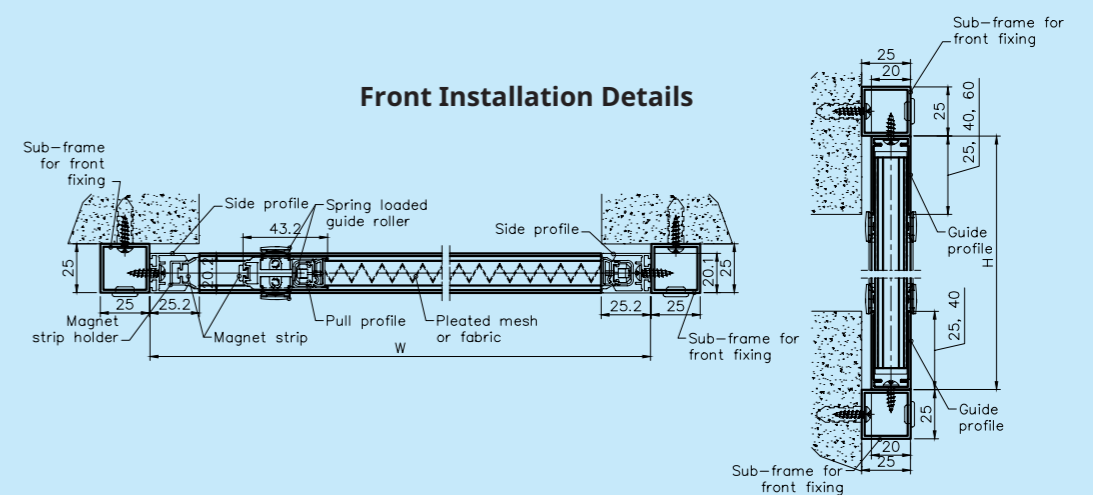

Front Installation Details

PVL22 | Centra

Max. Width: 2,500 mm | Max. Height: 3,000 mm

Note: Maximum Height and Width will be determined by the Height-Width Ratio

PVL22 | Proxima

Max. Width: 6,000 mm | Max. Height: 3,000 mm