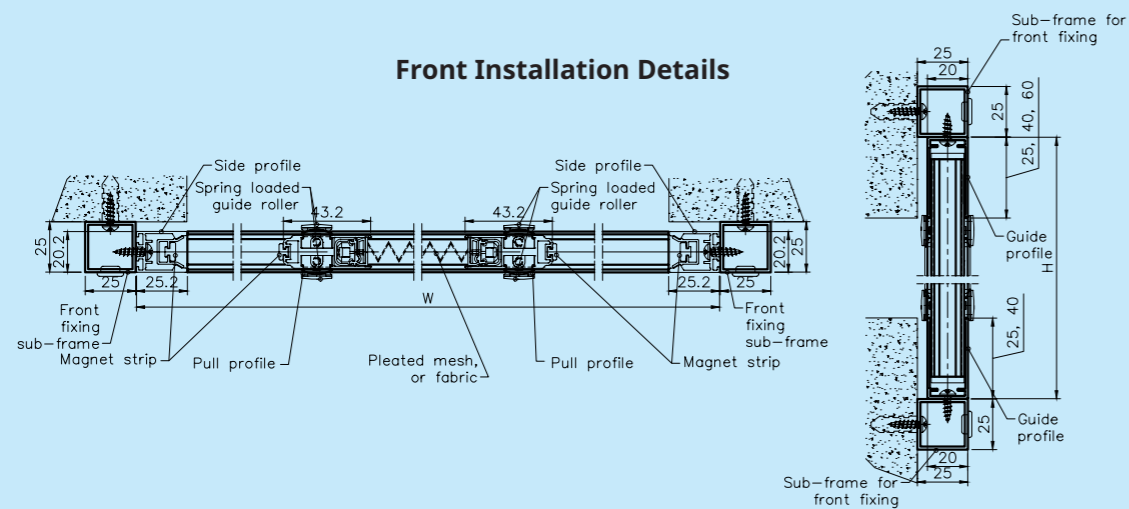

Front Installation Details

PVL22 | Centra

Max. Width: 2,500 mm | Max. Height: 3,000 mm

Note: Maximum Height and Width will be determined by the Height-Width Ratio

PVL22 | Proxima

Max. Width: 6,000 mm | Max. Height: 3,000 mm

Note: Maximum Height and Width will be determined by the Height-Width Ratio

Recess Installation Details

Front Installation Details

Recess Installation Details

Front Installation Details

Actual location

Actual location