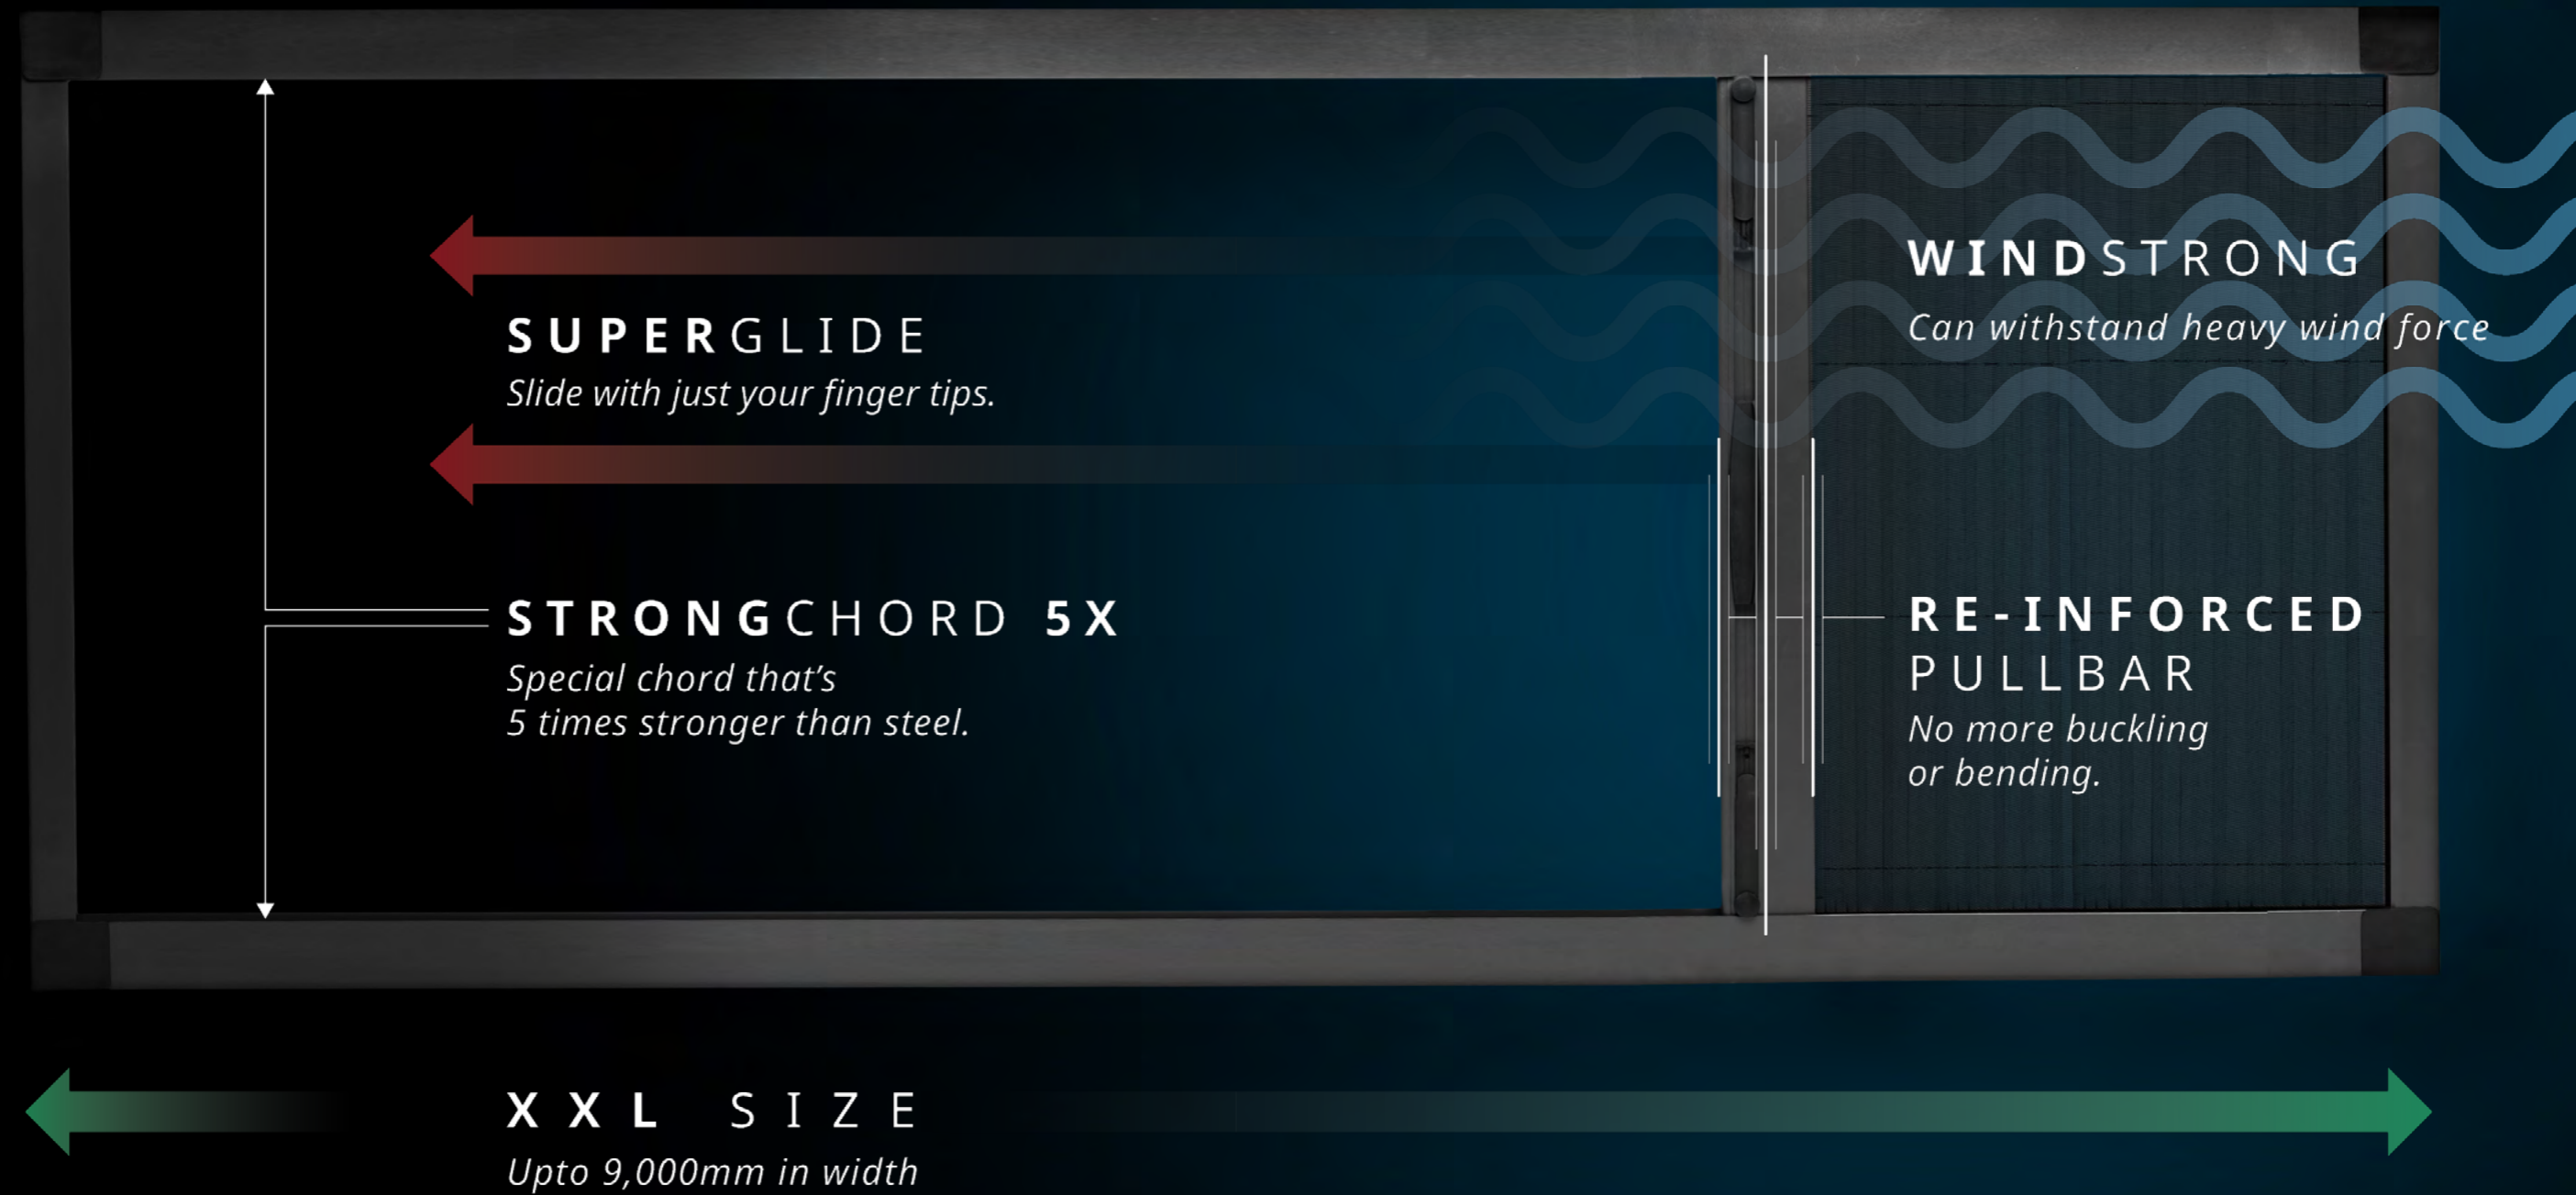

INTRODUCING

PVL29 | A Screen Revolution!

PERFECT FOR:

Sliding Windows & Doors | Slimline Windows | Sliding Folding Doors