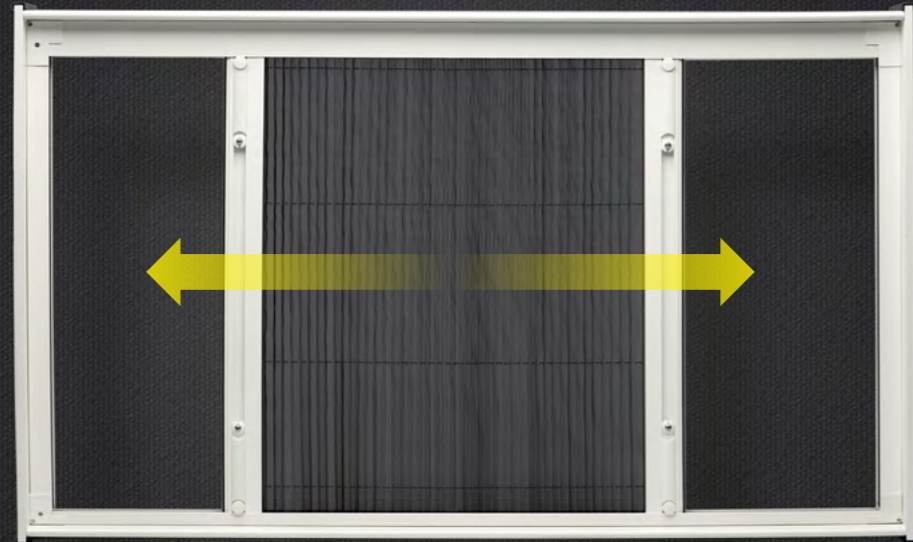

PVL22 | Centra