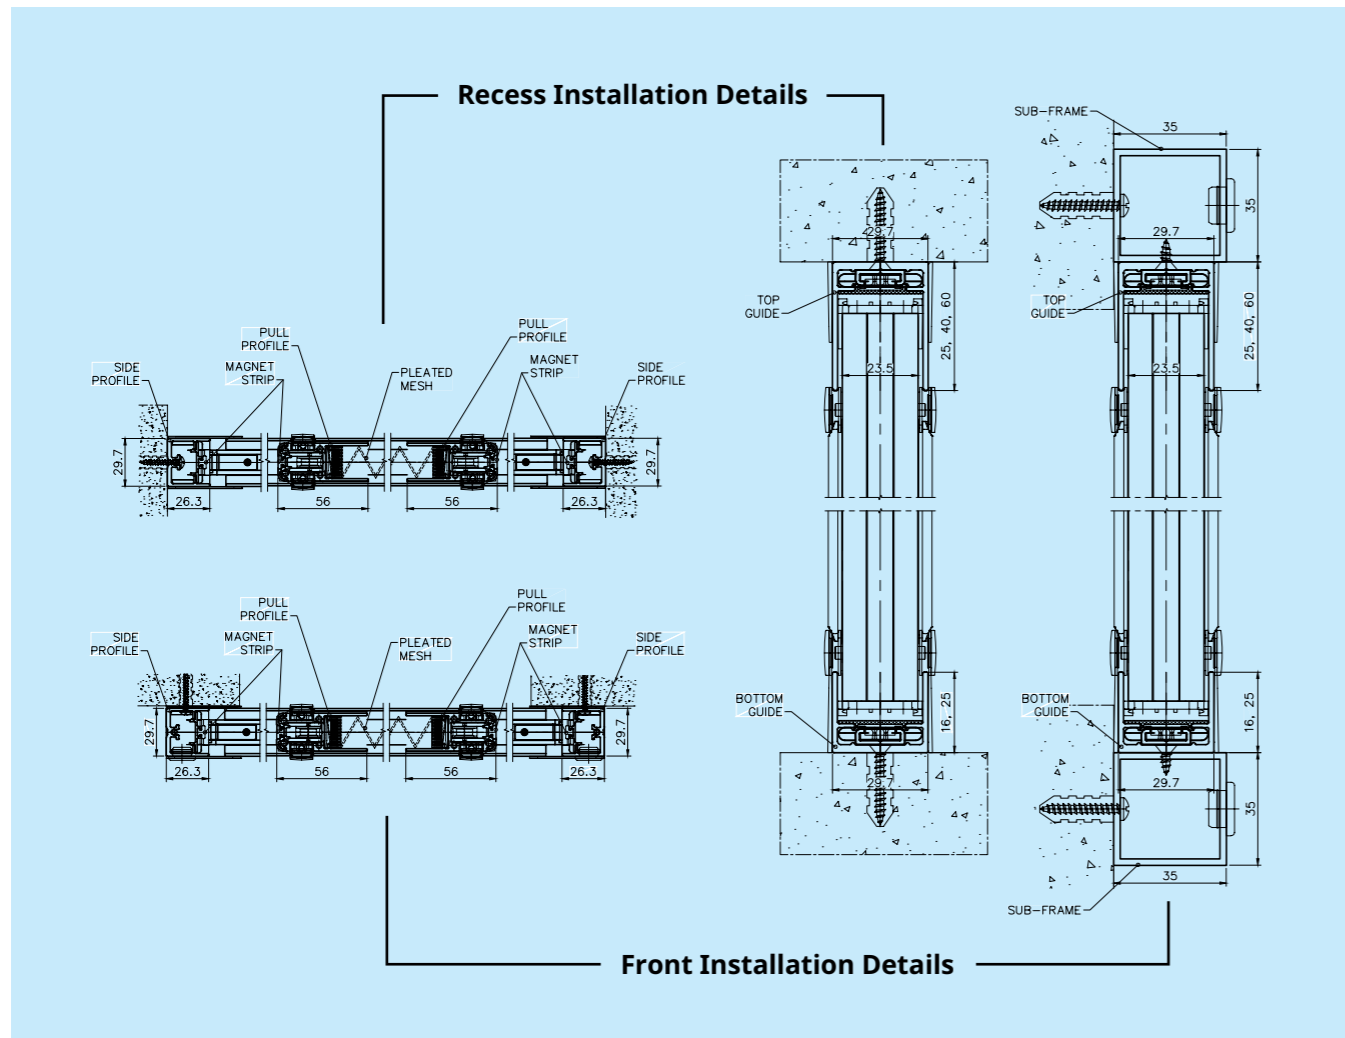

PVL29 | Uno

Max. Width: 4,500 mm | Max. Height: 3,000 mm

Note: Maximum Height and Width will be determined by the Height-Width Ratio

PVL29 | Centra

Max. Width: 4,000 mm | Max. Height: 3,000 mm

Note: Maximum Height and Width will be determined by the Height-Width Ratio

PVL29 | Proxima

Max. Width: 9,000 mm | Max. Height: 3,000 mm

Note: Maximum Height and Width will be determined by the Height-Width Ratio

PVL29 | Corner

Max. Width: 4,500 mm | Max. Height: 3,000 mm

Note: Maximum Height and Width will be determined by the Height-Width Ratio