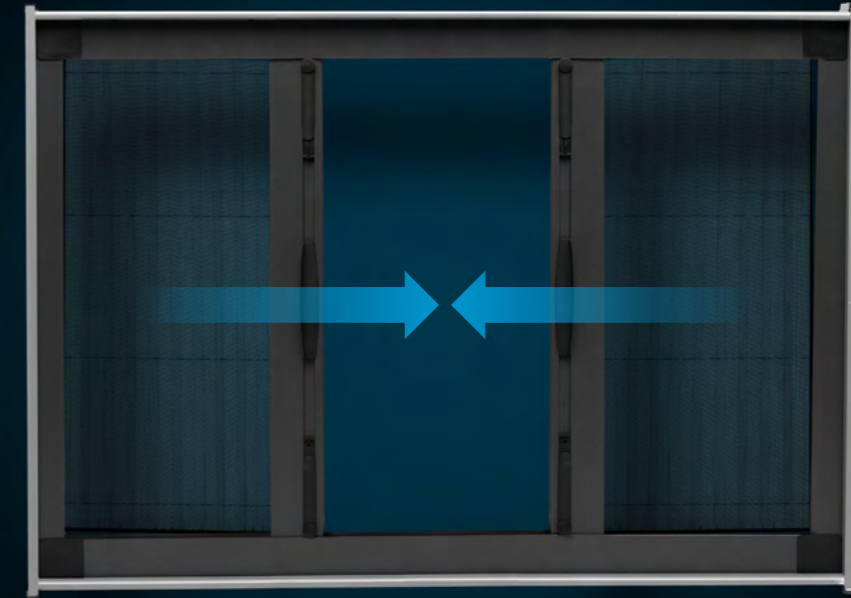

PVL29 | Proxima

Max. Width: 9,000 mm | Max. Height: 3,000 mm

Note: Maximum Height and Width will be determined by the Height-Width Ratio