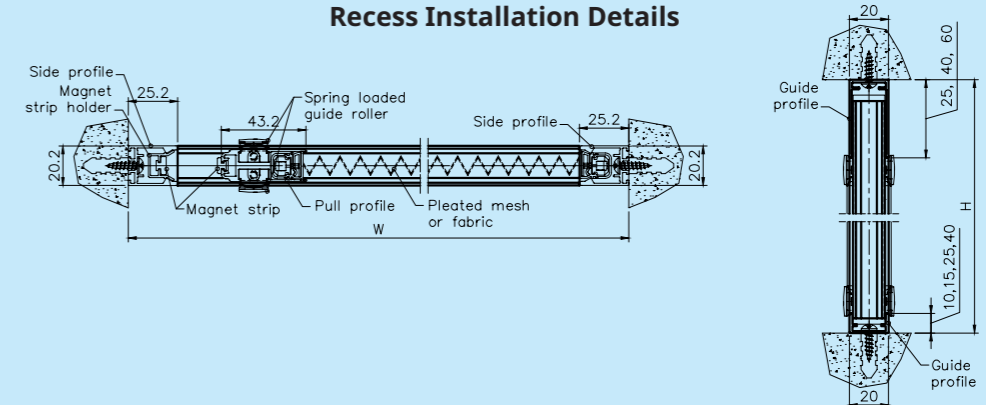

Front Installation Details

PVL22 | Centra

Max. Width: 2,500 mm | Max. Height: 3,000 mm

Note: Maximum Height and Width will be determined by the Height-Width Ratio

PVL22 | Proxima

Max. Width: 6,000 mm | Max. Height: 3,000 mm