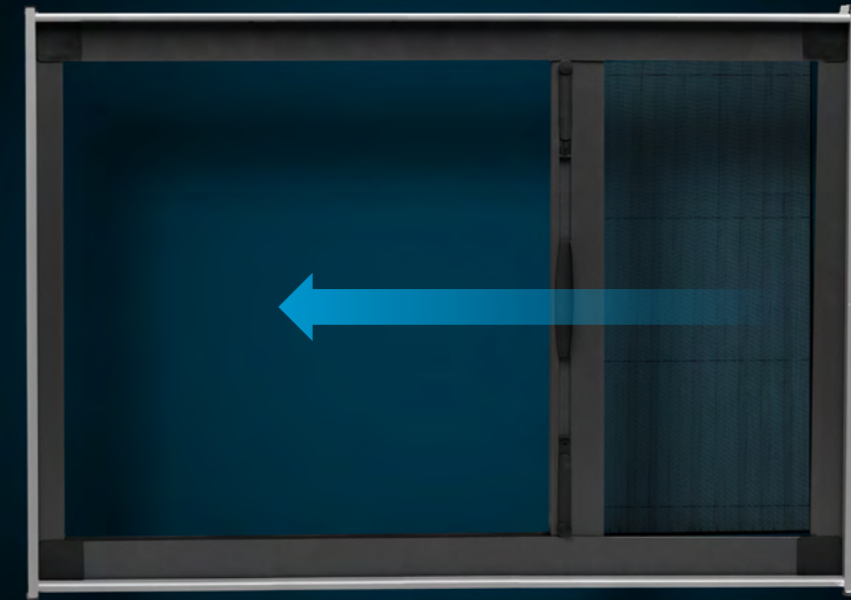

PVL29 | Uno

Max. Width: 4,500 mm | Max. Height: 3,000 mm

Note: Maximum Height and Width will be determined by the Height-Width Ratio