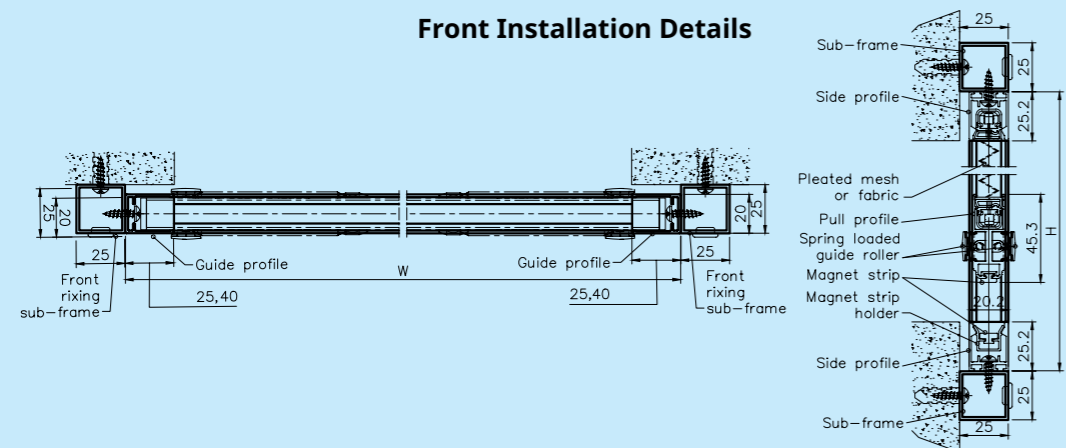

Front Installation Details