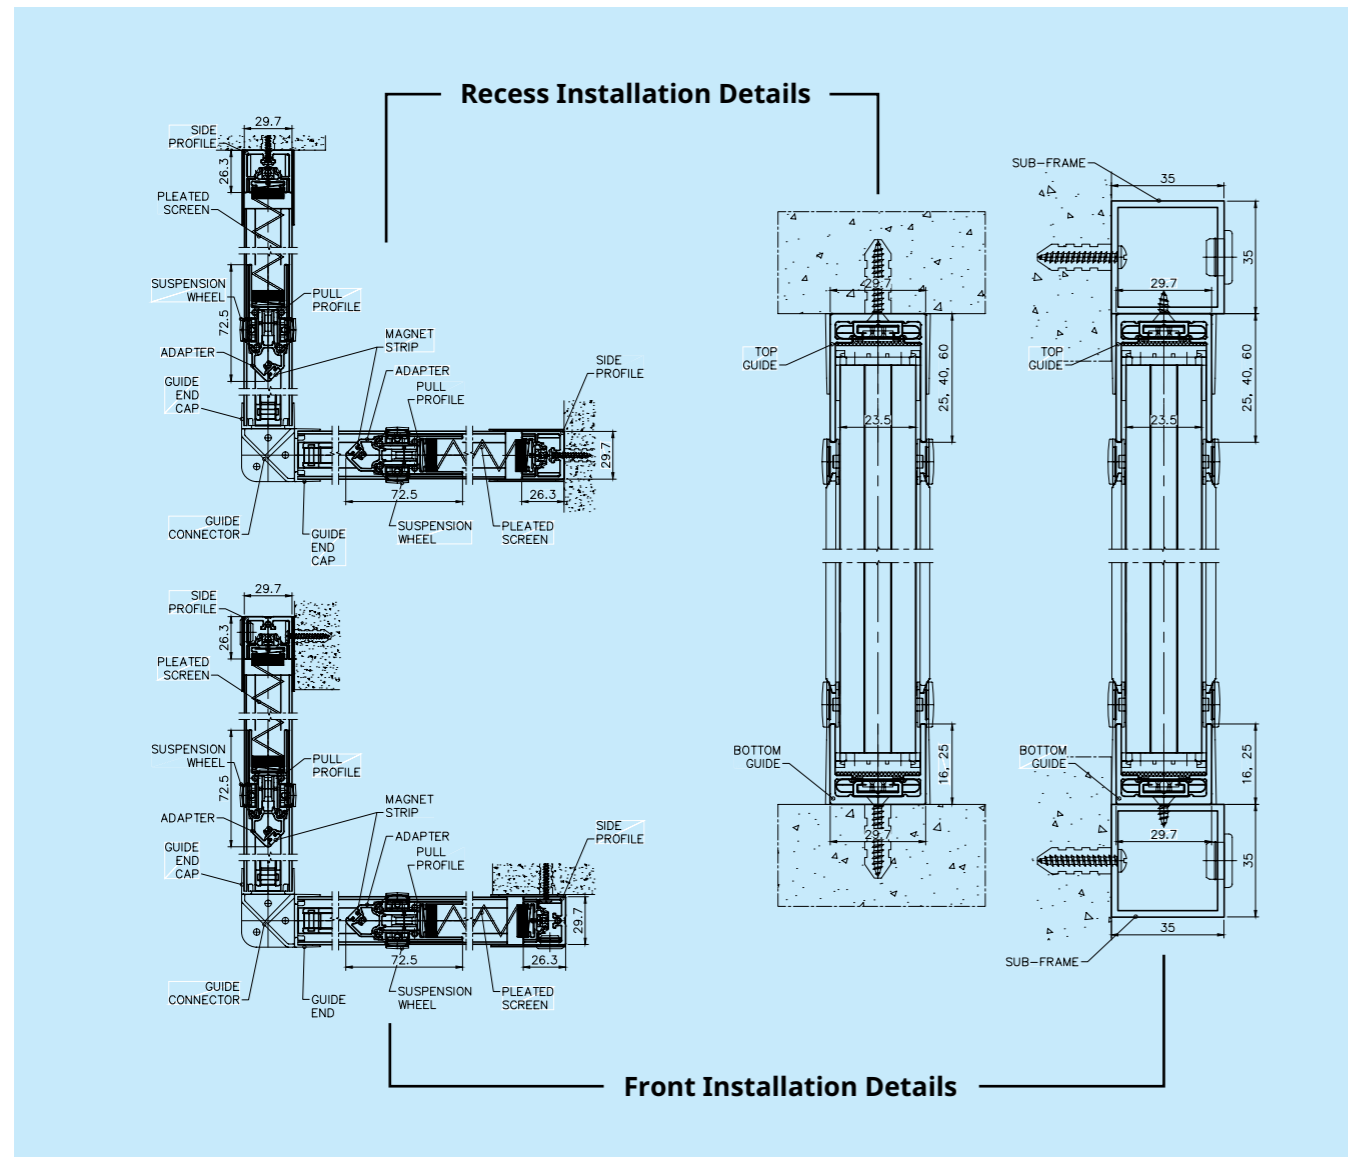

PVL29 | Proxima

Max. Width: 9,000 mm | Max. Height: 3,000 mm

Note: Maximum Height and Width will be determined by the Height-Width Ratio

PVL29 | Corner

Max. Width: 4,500 mm | Max. Height: 3,000 mm

Note: Maximum Height and Width will be determined by the Height-Width Ratio