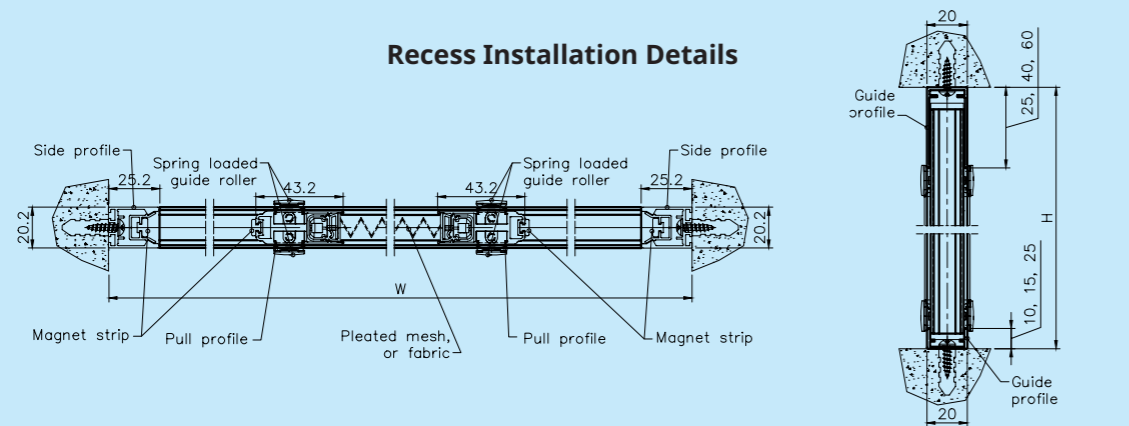

Front Installation Details

PVL22 | Centra

Max. Width: 2,500 mm | Max. Height: 3,000 mm

Note: Maximum Height and Width will be determined by the Height-Width Ratio

PVL22 | Proxima

Max. Width: 6,000 mm | Max. Height: 3,000 mm

Note: Maximum Height and Width will be determined by the Height-Width Ratio

Recess Installation Details

Front Installation Details

Recess Installation Details

Front Installation Details

Actual location

Actual location