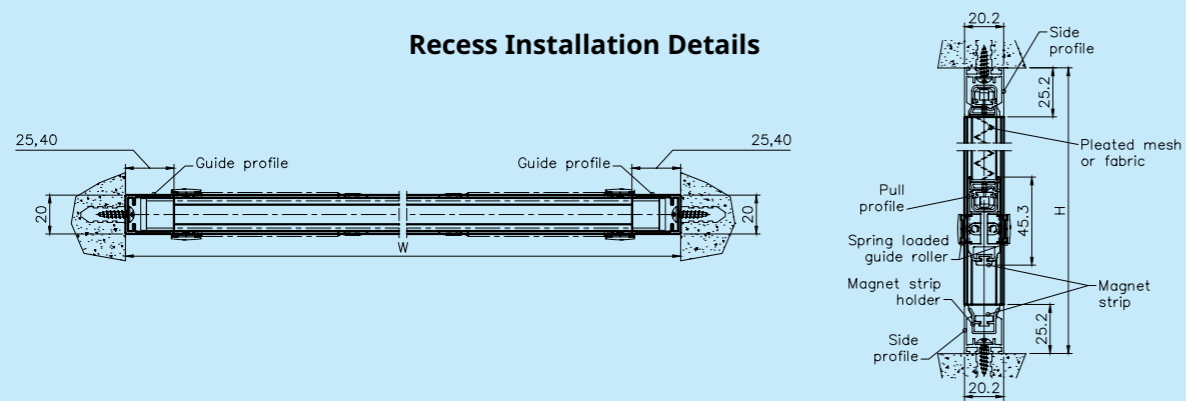

Recess Installation Details