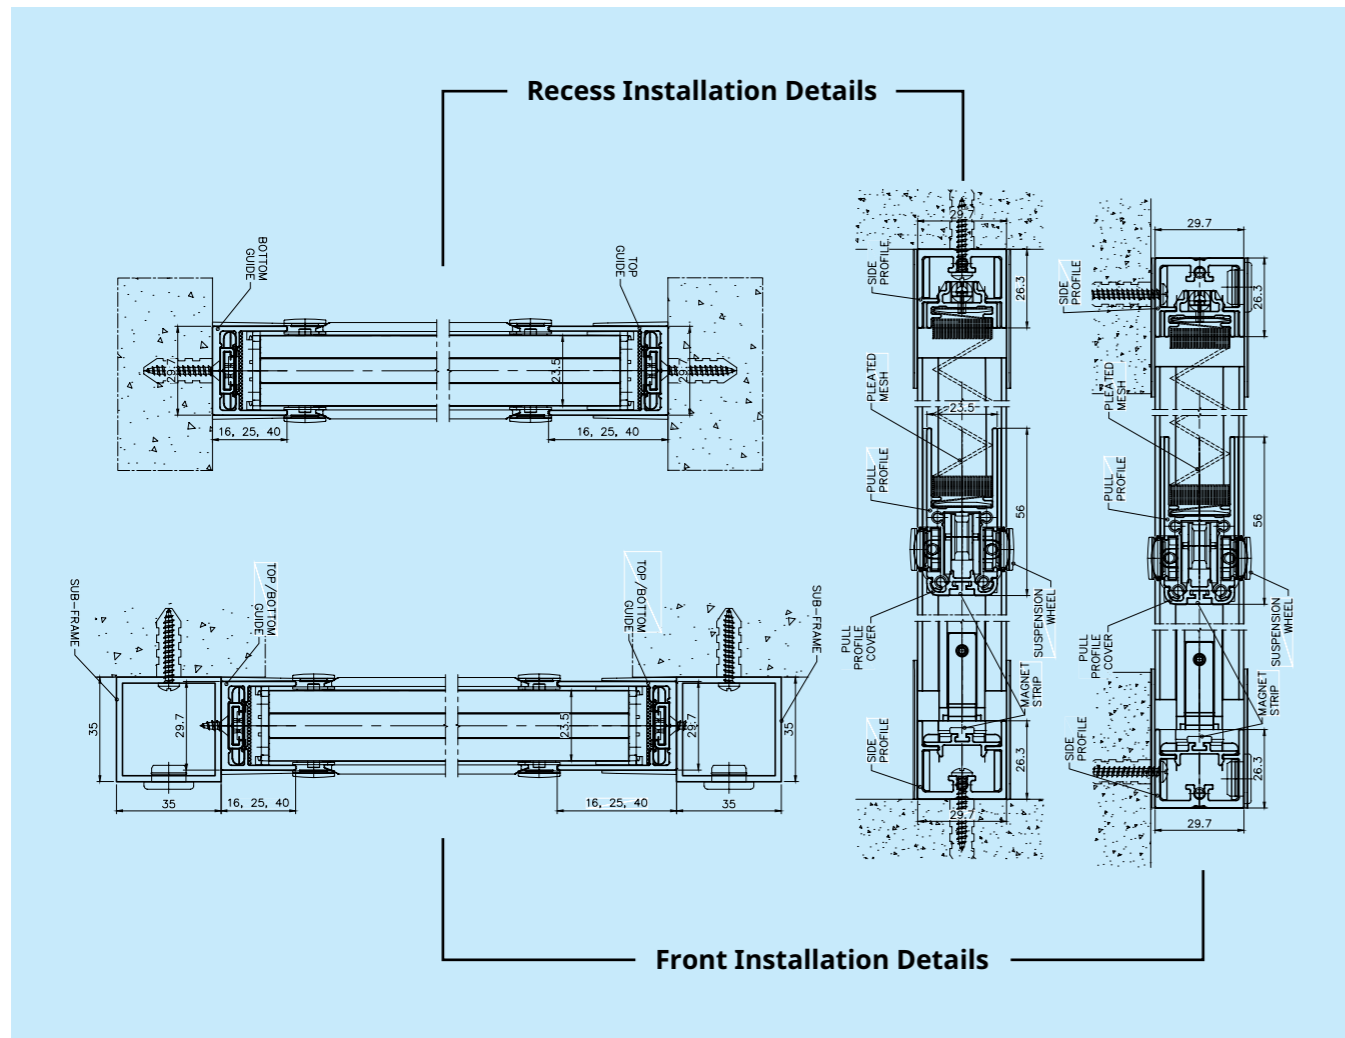

INTRODUCING

PVL29 | A Screen Revolution!

PERFECT FOR:

Sliding Windows & Doors | Slimline Windows | Sliding Folding Doors

PVL29 | Vertica

Max. Width: 1,800 mm
Max. Height: 2,400 mm

Note: Maximum Height and Width will be determined by the Height-Width Ratio

PVL29 | Uno

Max. Width: 4,500 mm | Max. Height: 3,000 mm

Note: Maximum Height and Width will be determined by the Height-Width Ratio

PVL29 | Centra

Max. Width: 4,000 mm | Max. Height: 3,000 mm

Note: Maximum Height and Width will be determined by the Height-Width Ratio

PVL29 | Proxima

Max. Width: 9,000 mm | Max. Height: 3,000 mm

Note: Maximum Height and Width will be determined by the Height-Width Ratio

PVL29 | Corner

Max. Width: 4,500 mm | Max. Height: 3,000 mm

Note: Maximum Height and Width will be determined by the Height-Width Ratio