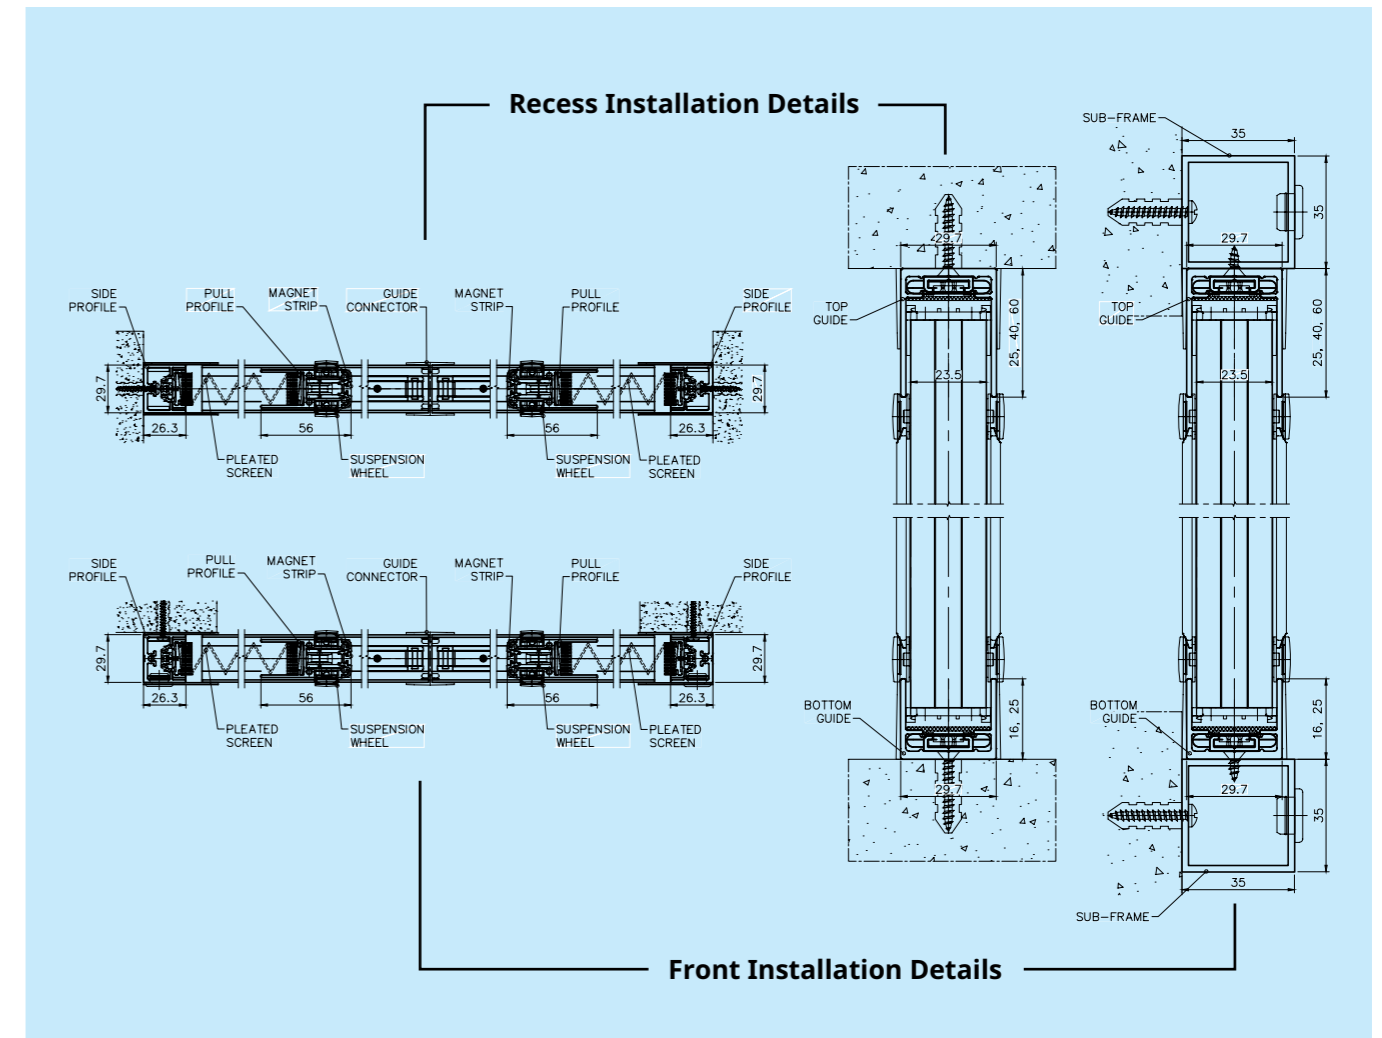

PVL29 | Uno

Max. Width: 4,500 mm | Max. Height: 3,000 mm

Note: Maximum Height and Width will be determined by the Height-Width Ratio

PVL29 | Centra

Max. Width: 4,000 mm | Max. Height: 3,000 mm

Note: Maximum Height and Width will be determined by the Height-Width Ratio

PVL29 | Proxima

Max. Width: 9,000 mm | Max. Height: 3,000 mm

Note: Maximum Height and Width will be determined by the Height-Width Ratio

PVL29 | Corner

Max. Width: 4,500 mm | Max. Height: 3,000 mm

Note: Maximum Height and Width will be determined by the Height-Width Ratio