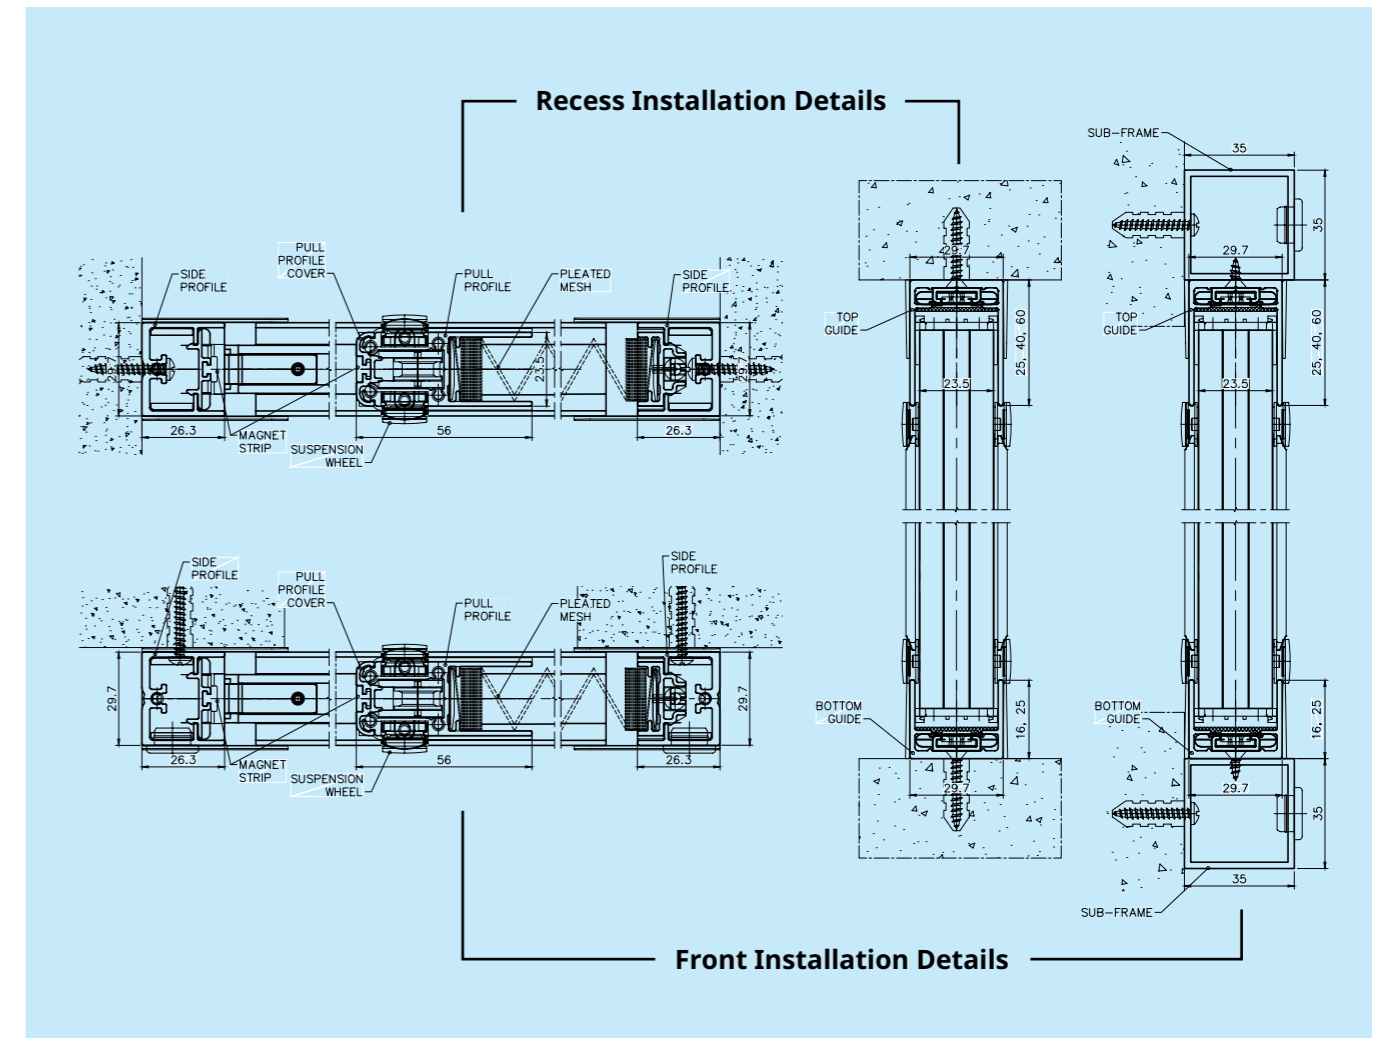

INTRODUCING

PVL29 | A Screen Revolution!

PERFECT FOR:

Sliding Windows & Doors | Slimline Windows | Sliding Folding Doors

PVL29 | Vertica

Max. Width: 1,800 mm
Max. Height: 2,400 mm

Note: Maximum Height and Width will be determined by the Height-Width Ratio

PVL29 | Uno

Max. Width: 4,500 mm | Max. Height: 3,000 mm

Note: Maximum Height and Width will be determined by the Height-Width Ratio

PVL29 | Centra

Max. Width: 4,000 mm | Max. Height: 3,000 mm

Note: Maximum Height and Width will be determined by the Height-Width Ratio

PVL29 | Proxima

Max. Width: 9,000 mm | Max. Height: 3,000 mm

Note: Maximum Height and Width will be determined by the Height-Width Ratio

PVL29 | Corner

Max. Width: 4,500 mm | Max. Height: 3,000 mm

Note: Maximum Height and Width will be determined by the Height-Width Ratio