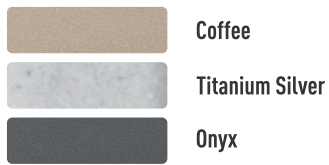

Dimensions: 34 x 20 inch / 865 mm x 505 mm

Bowl 1 Size: 285 mm x 360 mm x 215 mm

Bowl 2 Size: 495 mm x 430 mm x 215 mm