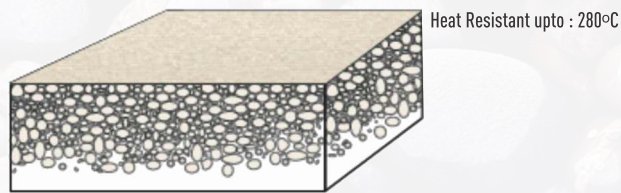

Eurostone Core Section

High density of particles means the substrate is hard and is highly resistant to scratches, abrasion and chemicals.

Other popular acrylic granite sinks use the iced methodology, which means that the quartz is spread more evenly throughout the material.