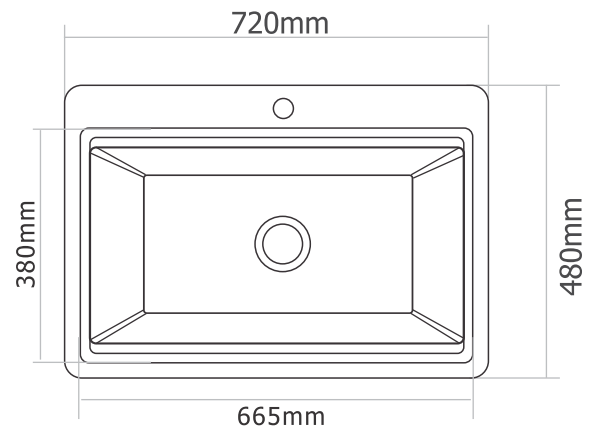

eurodomo[®]
simply more kitchen.

Eurostone 610 - 61

eurodomo[®]
simply more kitchen.

Eurostone 610 - 61

Dimensions: 24 x 18 inch / 610mm x 457 mm

Bowl Size: 557 mm x 405 mm x 204mm

FUN CODE	FUN DESCRIPTION	MRP
114.0519.510	EURODOMO 610-61 3 1/2" WWK NTH C. Black	8290
114.0522.336	EURODOMO 610-61 3 1/2" WWK NTH Coffee	8290
114.0522.391	EURODOMO 610-61 3 1/2" WWK NTH T. Silver	8290
114.0522.399	EURODOMO 610-61 3 1/2" WWK NTH Graphite	10290
114.0587.841	EURODOMO 610-61 3 1/2" WWK NTH D. Brown	10290
114.0587.845	EURODOMO 610-61 3 1/2" WWK NTH Platinum	10290

ENG 610-56

eurodomo[®]
simply more kitchen.

ENG 610-56

Dimensions: 22 x 20 inch / 565 mm x 520 mm

Bowl Size: 520 mm x 408 mm x 200mm

-  Coffee
-  Titanium Silver
-  Graphite (metallic color)

FUN CODE	FUN DESCRIPTION	MRP
114.0652.138	ENG 610-52 3 1/2" WWK NTH Cof	8990
114.0652.139	ENG 610-52 3 1/2" WWK NTH TS	8990
114.0652.140	ENG 610-52 3 1/2" WWK NTH GP	9490

ENG 610-67

eurodomo[®]
simply more kitchen.

Installation

ENG 610-67

Dimensions: 29 x 19 inch / 720 mm x 480 mm

Bowl Size: 665 mm x 380 mm x 215 mm

FUN CODE	FUN DESCRIPTION	MRP
114.0652.164	ENG 610-67 3 1/2" WWK NTH CO	10990
114.0652.165	ENG 610-67 3 1/2" WWK NTH TS	10990
114.0652.166	ENG 610-67 3 1/2" WWK NTH GP	12490

eurodomo[®]
simply more kitchen.

Eurostone 611 - 86

eurodomo®
simply more kitchen.

Installation

Eurostone 611 - 86

Dimensions: 34 x 17 inch / 860 mm x 432 mm

Bowl Size: 400 mm x 372mm x 203mm

	Carbon Black
	Coffee
	Titanium Silver
	Graphite (metallic color)
	Dark Brown
	Platinum