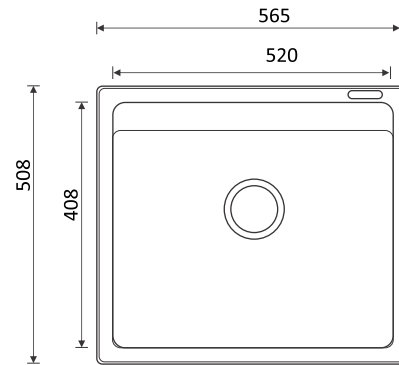

eurodomo[®]
simply more kitchen.

Eurostone 610 - 53

eurodomo[®]
simply more kitchen.

Installation

Eurostone 610 - 53

Dimensions: 21 x 18 inch / 533mm x 475 mm

Bowl Size: 468 mm x 391 mm x 203mm

	FUN CODE	FUN DESCRIPTION	MRP
Carbon Black	114.0519.577	EURODOMO 610-53 3 1/2" WWK NTH C. Black	7890
Coffee	114.0522.337	EURODOMO 610-53 3 1/2" WWK NTH Coffee	7890
Titanium Silver	114.0522.393	EURODOMO 610-53 3 1/2" WWK NTH T. Silver	7890
Graphite (metallic color)	114.0522.400	EURODOMO 610-53 3 1/2" WWK NTH Graphite	9490
Dark Brown	114.0587.917	EURODOMO 610-53 3 1/2" WWK NTH D. Brown	9490
Platinum	114.0587.918	EURODOMO 610-53 3 1/2" WWK NTH Platinum	9490

eurodomo[®]
simply more kitchen.

Eurostone 610 - 61

eurodomo[®]
simply more kitchen.

Eurostone 610 - 61

Dimensions: 24 x 18 inch / 610mm x 457 mm

Bowl Size: 557 mm x 405 mm x 204mm

FUN CODE	FUN DESCRIPTION	MRP
114.0519.510	EURODOMO 610-61 3 1/2" WWK NTH C. Black	8290
114.0522.336	EURODOMO 610-61 3 1/2" WWK NTH Coffee	8290
114.0522.391	EURODOMO 610-61 3 1/2" WWK NTH T. Silver	8290
114.0522.399	EURODOMO 610-61 3 1/2" WWK NTH Graphite	10290
114.0587.841	EURODOMO 610-61 3 1/2" WWK NTH D. Brown	10290
114.0587.845	EURODOMO 610-61 3 1/2" WWK NTH Platinum	10290

ENG 610-56

eurodomo[®]
simply more kitchen.

ENG 610-56

Dimensions: 22 x 20 inch / 565 mm x 520 mm

Bowl Size: 520 mm x 408 mm x 200mm

-  Coffee
-  Titanium Silver
-  Graphite (metallic color)

FUN CODE	FUN DESCRIPTION	MRP
114.0652.138	ENG 610-52 3 1/2" WWK NTH Cof	8990
114.0652.139	ENG 610-52 3 1/2" WWK NTH TS	8990
114.0652.140	ENG 610-52 3 1/2" WWK NTH GP	9490

ENG 610-67

eurodomo[®]
simply more kitchen.

Installation

ENG 610-67

Dimensions: 29 x 19 inch / 720 mm x 480 mm

Bowl Size: 665 mm x 380 mm x 215 mm

FUN CODE	FUN DESCRIPTION	MRP
114.0652.164	ENG 610-67 3 1/2" WWK NTH CO	10990
114.0652.165	ENG 610-67 3 1/2" WWK NTH TS	10990
114.0652.166	ENG 610-67 3 1/2" WWK NTH GP	12490