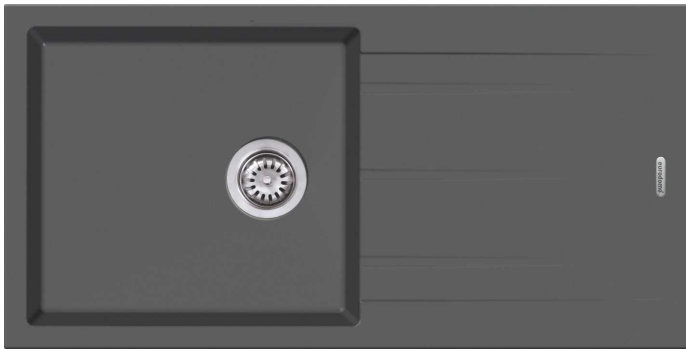

Eurostone 611 - 100

Dimensions: 40 x 20 inch / 1000 mm x 500 mm

Bowl Size: 480 mm x 430mm x 230mm