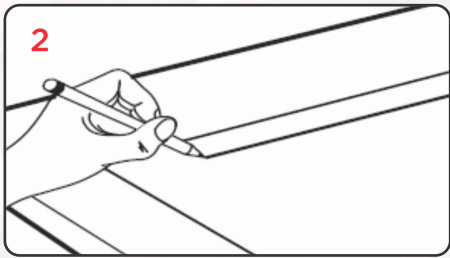

ENG 621-115

eurodomo[®]
simply more kitchen.

Installation

ENG 621-115

Dimensions: 45 x 20 inch / 1145 mm x 490 mm

Bowl 1 Size: 420 mm x 420 mm x 225 mm

Bowl 2 Size: 280 mm x 420 mm x 225 mm

FUN CODE	FUN DESCRIPTION	MRP
114.0652.198	ENG 621-115 3 1/2" WWK NTH CO	16990
114.0652.199	ENG 621-115 3 1/2" WWK NTH TS	16990
114.0652.200	ENG 621-115 3 1/2" WWK NTH GP	19190

Installation of the sink Preparing a new countertop

Trace the sink outline on the countertop (do not cut along this line).

Draw a line 1 cm inside the sink outline.

Measure the cut-out line you just drew and compare to all dimensions (double check)