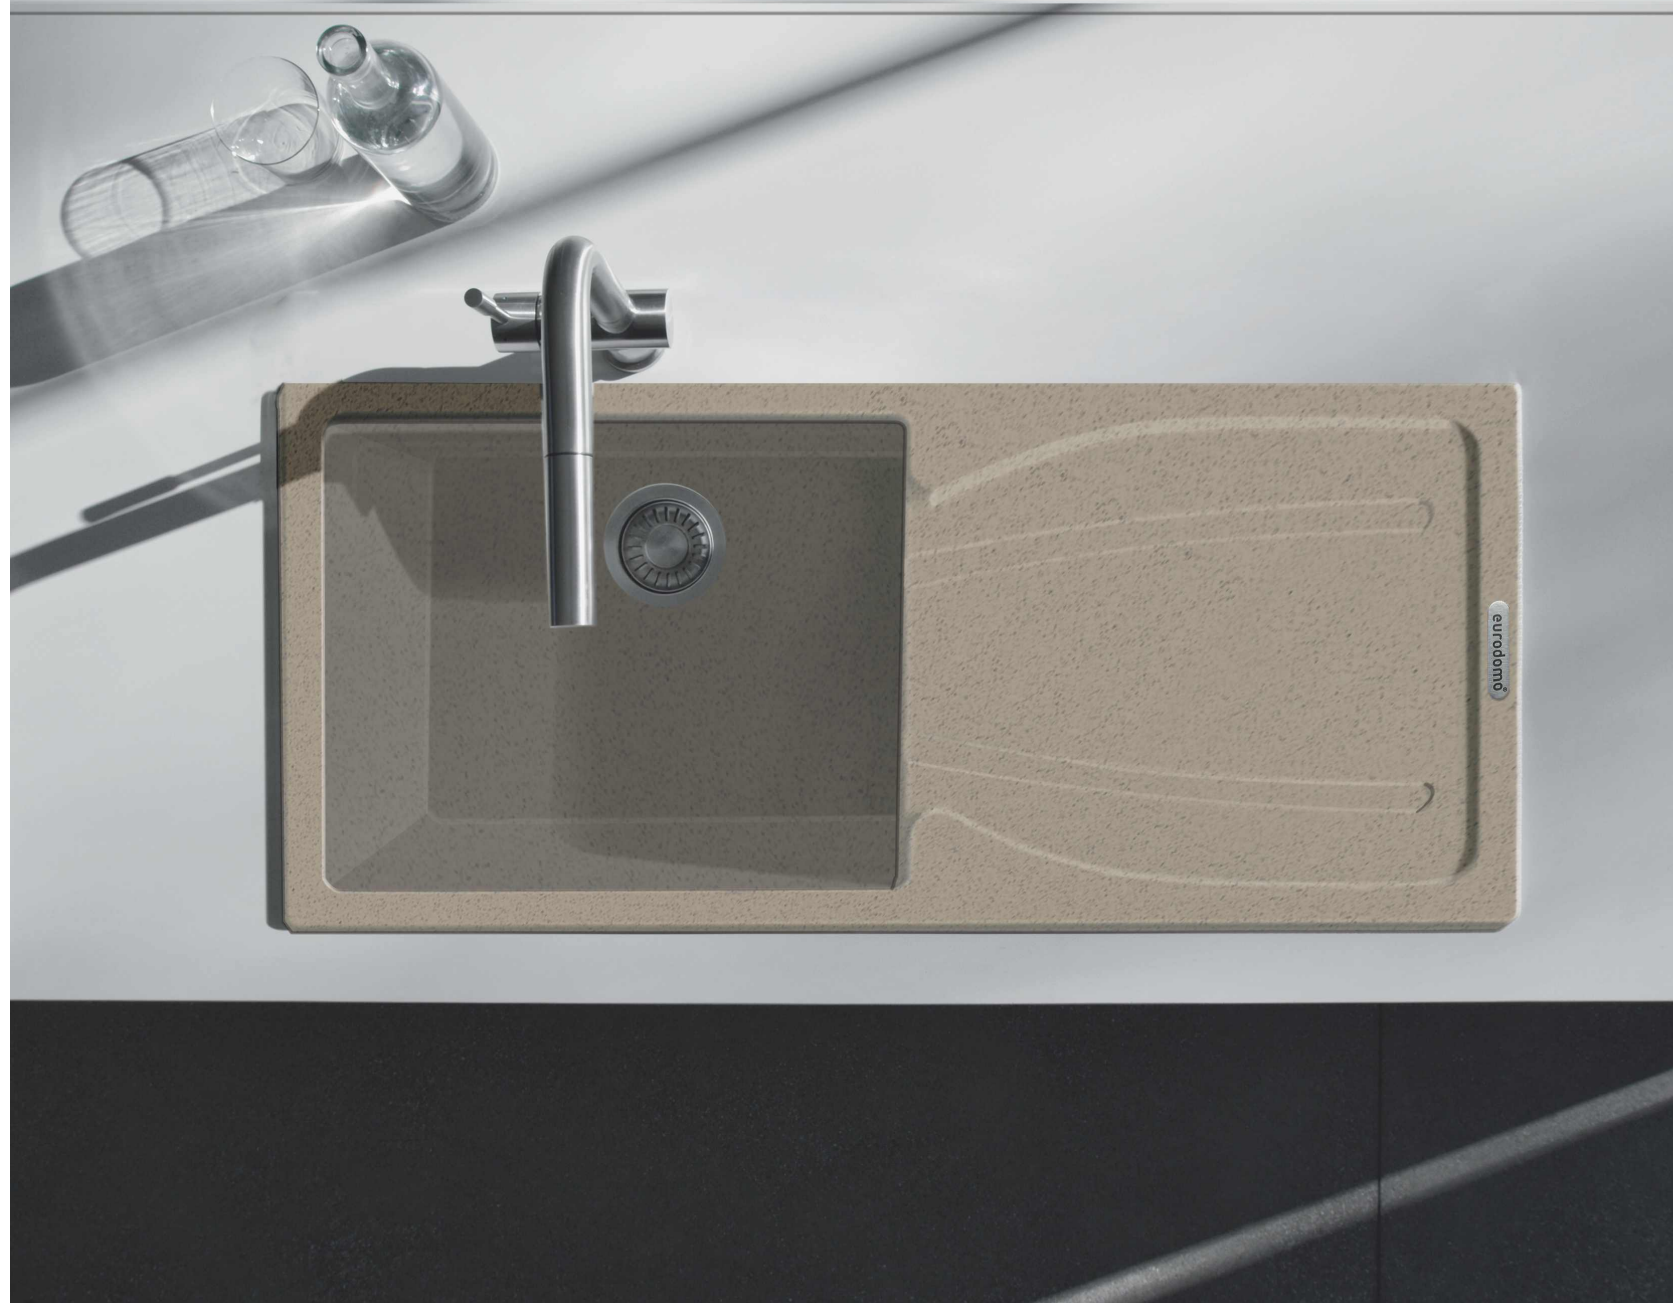

Eurostone 611 - 86

eurodomo®
simply more kitchen.