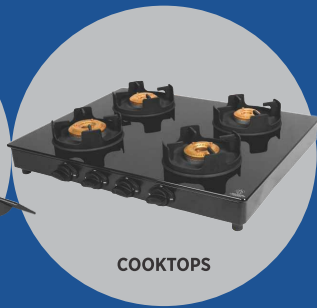

COOKTOPS

ALSO FROM THE HOUSE OF EURODOMO:
CHIMNEYS, COOKTOPS, SINKS and BLENDER MIXER GRINDERS

eurodomo®
simply more kitchen.

Manufactured & Marketed By:

FRANKE FABER INDIA PVT. LTD.

L-7, MIDC, Waluj, Aurangabad, Pin - 431136, Maharashtra, India.

Regd. Office: Gate No.: 1086/1/2, Nagar Road, Sanaswadi, Tal Shirur, Pune - 412208, Maharashtra, India.

For Assistance Call our Customer Care Executive: Toll Free Number: 1800 209 3484
e-mail: ks-customer care.in@franke.com. website: www.eurodomoindia.com