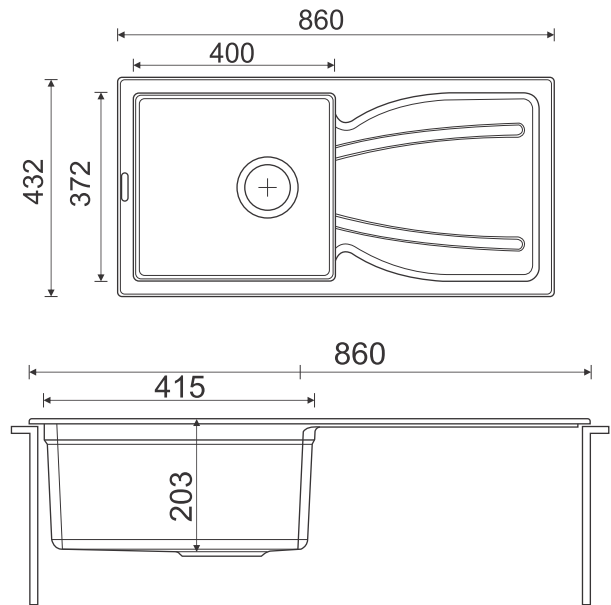

eurodomo[®]
simply more kitchen.

Eurostone 610 - 61

eurodomo[®]
simply more kitchen.

Eurostone 610 - 61

Dimensions: 24 x 18 inch / 610mm x 457 mm

Bowl Size: 557 mm x 405 mm x 204mm

FUN CODE	FUN DESCRIPTION	MRP
114.0519.510	EURODOMO 610-61 3 1/2" WWK NTH C. Black	8290
114.0522.336	EURODOMO 610-61 3 1/2" WWK NTH Coffee	8290
114.0522.391	EURODOMO 610-61 3 1/2" WWK NTH T. Silver	8290
114.0522.399	EURODOMO 610-61 3 1/2" WWK NTH Graphite	10290
114.0587.841	EURODOMO 610-61 3 1/2" WWK NTH D. Brown	10290
114.0587.845	EURODOMO 610-61 3 1/2" WWK NTH Platinum	10290

ENG 610-56

eurodomo[®]
simply more kitchen.

ENG 610-56

Dimensions: 22 x 20 inch / 565 mm x 520 mm

Bowl Size: 520 mm x 408 mm x 200mm

-  Coffee
-  Titanium Silver
-  Graphite (metallic color)

FUN CODE	FUN DESCRIPTION	MRP
114.0652.138	ENG 610-52 3 1/2" WWK NTH Cof	8990
114.0652.139	ENG 610-52 3 1/2" WWK NTH TS	8990
114.0652.140	ENG 610-52 3 1/2" WWK NTH GP	9490

ENG 610-67

eurodomo[®]
simply more kitchen.

Installation

ENG 610-67

Dimensions: 29 x 19 inch / 720 mm x 480 mm

Bowl Size: 665 mm x 380 mm x 215 mm

FUN CODE	FUN DESCRIPTION	MRP
114.0652.164	ENG 610-67 3 1/2" WWK NTH CO	10990
114.0652.165	ENG 610-67 3 1/2" WWK NTH TS	10990
114.0652.166	ENG 610-67 3 1/2" WWK NTH GP	12490

eurodomo[®]
simply more kitchen.

Eurostone 611 - 86

eurodomo®
simply more kitchen.

Installation

Eurostone 611 - 86

Dimensions: 34 x 17 inch / 860 mm x 432 mm

Bowl Size: 400 mm x 372mm x 203mm

	Carbon Black
	Coffee
	Titanium Silver
	Graphite (metallic color)
	Dark Brown
	Platinum