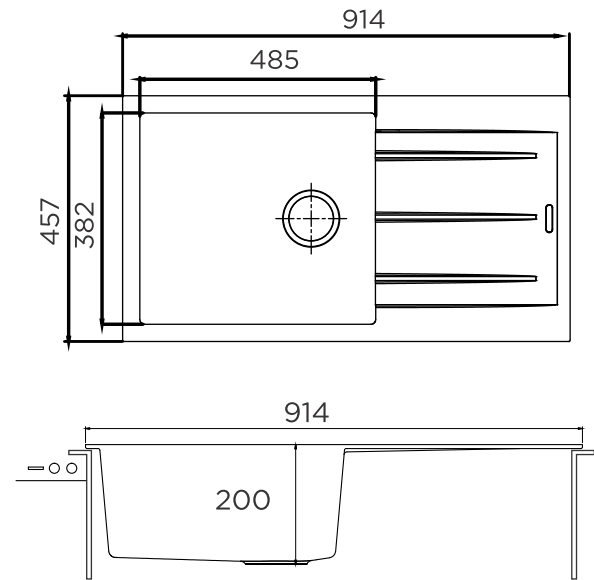

ENG 610-67

eurodomo[®]
simply more kitchen.

Installation

ENG 610-67

Dimensions: 29 x 19 inch / 720 mm x 480 mm

Bowl Size: 665 mm x 380 mm x 215 mm

FUN CODE	FUN DESCRIPTION	MRP
114.0652.164	ENG 610-67 3 1/2" WWK NTH CO	10990
114.0652.165	ENG 610-67 3 1/2" WWK NTH TS	10990
114.0652.166	ENG 610-67 3 1/2" WWK NTH GP	12490

eurodomo[®]
simply more kitchen.

Eurostone 611 - 91

eurodomo®
simply more kitchen.

Eurostone 611 - 91

Dimensions: 36 x 18 inch / 914mm x 457 mm

Bowl Size: 485mm x 382mm x 200mm

FUN CODE	FUN DESCRIPTION	MRP
114.0605.144	ENG 611-91 3 1/2" WWK NTH C. Black	13190
114.0605.146	ENG 611-91 3 1/2" WWK NTH Coffee	13190
114.0605.147	ENG 611-91 3 1/2" WWK NTH T. Silver	13190
114.0605.148	ENG 611-91 3 1/2" WWK NTH Graphite	15290
114.0605.149	ENG 611-91 3 1/2" WWK NTH D. Brown	15290
114.0605.152	ENG 611-91 3 1/2" WWK NTH D Platinum	15290

Eurostone 611 - 100

eurodomo®
simply more kitchen.

Eurostone 611 - 100

Dimensions: 40 x 20 inch / 1000 mm x 500 mm

Bowl Size: 480 mm x 430mm x 230mm

FUN CODE	FUN DESCRIPTION	MRP
114.0576.766	EURODOMO 611-100 3 1/2" WWK NTH C. Black	13990
114.0576.717	EURODOMO 611-100 3 1/2" WWK NTH Coffee	13990
114.0576.768	EURODOMO 611-100 3 1/2" WWK NTH T. Silver	13990
114.0576.769	EURODOMO 611-100 3 1/2" WWK NTH Graphite	15690
114.0587.956	EURODOMO 611-100 3 1/2" WWK NTH D. Brown	15690
114.0587.957	EURODOMO 611-100 3 1/2" WWK NTH Platinum	15690

ENG 610-81

eurodomo[®]
simply more kitchen.

Installation

ENG 610-81

Dimensions: 32 x 19 inch / 810 mm x 480 mm

Bowl 1 Size: 405 mm x 410 mm x 225 mm

Bowl 2 Size: 330 mm x 370 mm x 110 mm

	Coffee
	Titanium Silver
	Onyx