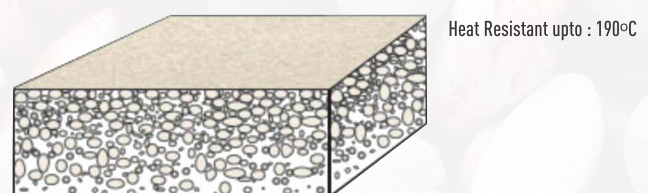

Eurostone Core Section

High density of particles means the substrate is hard and is highly resistant to scratches, abrasion and chemicals.

Other popular acrylic granite sinks use the iced methodology, which means that the quartz is spread more evenly throughout the material.