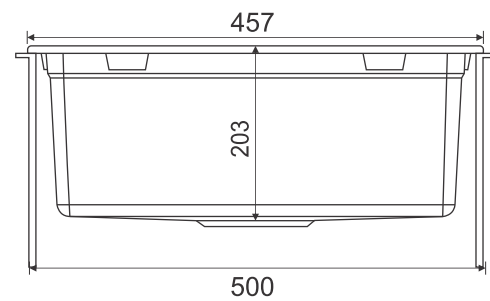

Pictorial representation may not be identical to actual product.

eurodomo[®]
simply more kitchen.

Eurostone 610 - 42

eurodomo[®]
simply more kitchen.

Installation

Eurostone 610 - 42

Dimensions: 18 x 16 inch / 457mm x 406 mm

Bowl Size: 417 mm x 363 mm x 203mm

	FUN CODE	FUN DESCRIPTION	MRP
Carbon Black	114.0596.027	EURODOMO 610-42 3 1/2" WWK NTH C. Black	7390
Coffee	114.0596.030	EURODOMO 610-42 3 1/2" WWK NTH Coffee	7390
Titanium Silver	114.0596.043	EURODOMO 610-42 3 1/2" WWK NTH T. Silver	7390
Graphite (metallic color)	114.0596.047	EURODOMO 610-42 3 1/2" WWK NTH Graphite	8490
Dark Brown	114.0596.048	EURODOMO 610-42 3 1/2" WWK NTH D. Brown	8490
Platinum	114.0596.049	EURODOMO 610-42 3 1/2" WWK NTH Platinum	8490

eurodomo[®]
simply more kitchen.

Eurostone 610 - 53

eurodomo[®]
simply more kitchen.

Installation

Eurostone 610 - 53

Dimensions: 21 x 18 inch / 533mm x 475 mm

Bowl Size: 468 mm x 391 mm x 203mm

	FUN CODE	FUN DESCRIPTION	MRP
Carbon Black	114.0519.577	EURODOMO 610-53 3 1/2" WWK NTH C. Black	7890
Coffee	114.0522.337	EURODOMO 610-53 3 1/2" WWK NTH Coffee	7890
Titanium Silver	114.0522.393	EURODOMO 610-53 3 1/2" WWK NTH T. Silver	7890
Graphite (metallic color)	114.0522.400	EURODOMO 610-53 3 1/2" WWK NTH Graphite	9490
Dark Brown	114.0587.917	EURODOMO 610-53 3 1/2" WWK NTH D. Brown	9490
Platinum	114.0587.918	EURODOMO 610-53 3 1/2" WWK NTH Platinum	9490

eurodomo[®]
simply more kitchen.

Eurostone 610 - 61

eurodomo[®]
simply more kitchen.

Eurostone 610 - 61

Dimensions: 24 x 18 inch / 610mm x 457 mm

Bowl Size: 557 mm x 405 mm x 204mm

FUN CODE	FUN DESCRIPTION	MRP
114.0519.510	EURODOMO 610-61 3 1/2" WWK NTH C. Black	8290
114.0522.336	EURODOMO 610-61 3 1/2" WWK NTH Coffee	8290
114.0522.391	EURODOMO 610-61 3 1/2" WWK NTH T. Silver	8290
114.0522.399	EURODOMO 610-61 3 1/2" WWK NTH Graphite	10290
114.0587.841	EURODOMO 610-61 3 1/2" WWK NTH D. Brown	10290
114.0587.845	EURODOMO 610-61 3 1/2" WWK NTH Platinum	10290