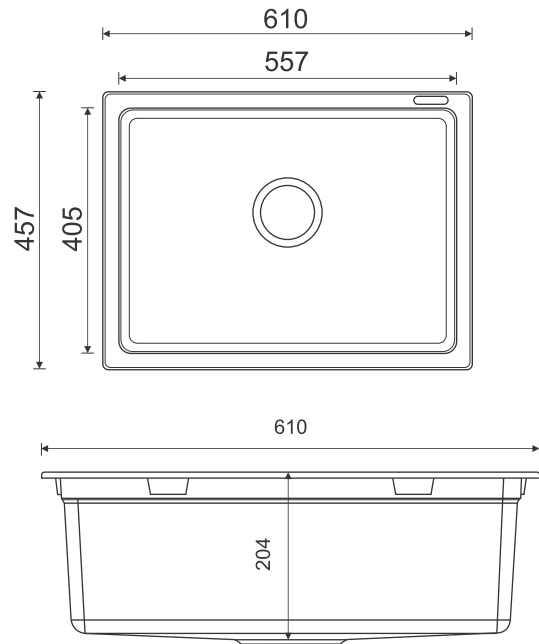

eurodomo[®]
simply more kitchen.

Eurostone 610 - 53

eurodomo[®]
simply more kitchen.

Installation

Eurostone 610 - 53

Dimensions: 21 x 18 inch / 533mm x 475 mm

Bowl Size: 468 mm x 391 mm x 203mm

	FUN CODE	FUN DESCRIPTION	MRP
Carbon Black	114.0519.577	EURODOMO 610-53 3 1/2" WWK NTH C. Black	7890
Coffee	114.0522.337	EURODOMO 610-53 3 1/2" WWK NTH Coffee	7890
Titanium Silver	114.0522.393	EURODOMO 610-53 3 1/2" WWK NTH T. Silver	7890
Graphite (metallic color)	114.0522.400	EURODOMO 610-53 3 1/2" WWK NTH Graphite	9490
Dark Brown	114.0587.917	EURODOMO 610-53 3 1/2" WWK NTH D. Brown	9490
Platinum	114.0587.918	EURODOMO 610-53 3 1/2" WWK NTH Platinum	9490

eurodomo[®]
simply more kitchen.

Eurostone 610 - 61

eurodomo[®]
simply more kitchen.

Eurostone 610 - 61

Dimensions: 24 x 18 inch / 610mm x 457 mm

Bowl Size: 557 mm x 405 mm x 204mm

FUN CODE	FUN DESCRIPTION	MRP
114.0519.510	EURODOMO 610-61 3 1/2" WWK NTH C. Black	8290
114.0522.336	EURODOMO 610-61 3 1/2" WWK NTH Coffee	8290
114.0522.391	EURODOMO 610-61 3 1/2" WWK NTH T. Silver	8290
114.0522.399	EURODOMO 610-61 3 1/2" WWK NTH Graphite	10290
114.0587.841	EURODOMO 610-61 3 1/2" WWK NTH D. Brown	10290
114.0587.845	EURODOMO 610-61 3 1/2" WWK NTH Platinum	10290

ENG 610-56

eurodomo[®]
simply more kitchen.

ENG 610-56

Dimensions: 22 x 20 inch / 565 mm x 520 mm

Bowl Size: 520 mm x 408 mm x 200mm

-  Coffee
-  Titanium Silver
-  Graphite (metallic color)

FUN CODE	FUN DESCRIPTION	MRP
114.0652.138	ENG 610-52 3 1/2" WWK NTH Cof	8990
114.0652.139	ENG 610-52 3 1/2" WWK NTH TS	8990
114.0652.140	ENG 610-52 3 1/2" WWK NTH GP	9490

ENG 610-67

eurodomo[®]
simply more kitchen.

Installation

ENG 610-67

Dimensions: 29 x 19 inch / 720 mm x 480 mm

Bowl Size: 665 mm x 380 mm x 215 mm

FUN CODE	FUN DESCRIPTION	MRP
114.0652.164	ENG 610-67 3 1/2" WWK NTH CO	10990
114.0652.165	ENG 610-67 3 1/2" WWK NTH TS	10990
114.0652.166	ENG 610-67 3 1/2" WWK NTH GP	12490