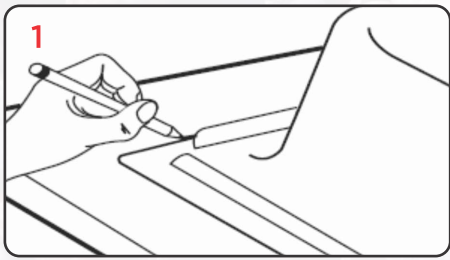

ENG 621-115

eurodomo[®]
simply more kitchen.

Installation

ENG 621-115

Dimensions: 45 x 20 inch / 1145 mm x 490 mm

Bowl 1 Size: 420 mm x 420 mm x 225 mm

Bowl 2 Size: 280 mm x 420 mm x 225 mm

FUN CODE	FUN DESCRIPTION	MRP
114.0652.198	ENG 621-115 3 1/2" WWK NTH CO	16990
114.0652.199	ENG 621-115 3 1/2" WWK NTH TS	16990
114.0652.200	ENG 621-115 3 1/2" WWK NTH GP	19190

Installation of the sink Preparing a new countertop

Trace the sink outline on the countertop (do not cut along this line).

Draw a line 1 cm inside the sink outline.

Measure the cut-out line you just drew and compare to all dimensions (double check)