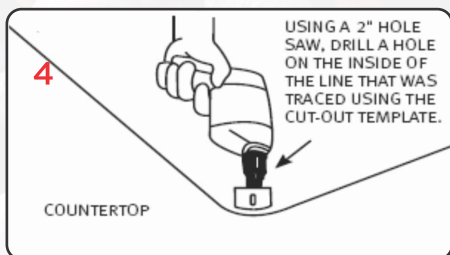

Installation of the sink Preparing a new countertop

Trace the sink outline on the countertop (do not cut along this line).

Draw a line 1 cm inside the sink outline.

Measure the cut-out line you just drew and compare to all dimensions (double check)