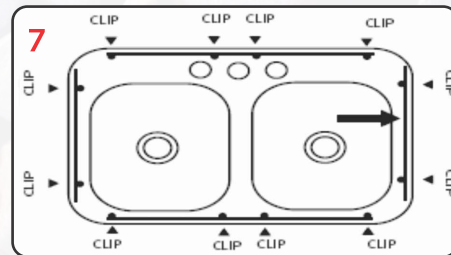

Lift sink, turn face up and lower into the countertop cutout opening. Wipe excess sealant from perimeter with a wet cloth