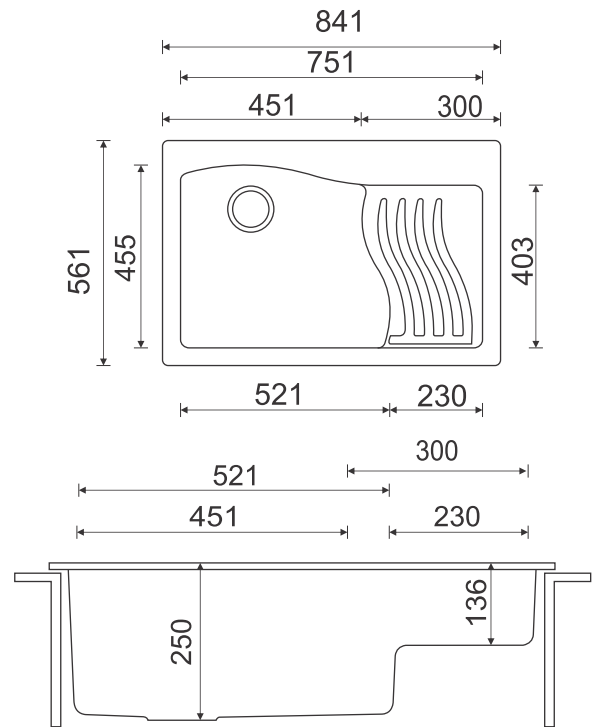

ENG 610-56

eurodomo[®]
simply more kitchen.

ENG 610-56

Dimensions: 22 x 20 inch / 565 mm x 520 mm

Bowl Size: 520 mm x 408 mm x 200mm

-  Coffee
-  Titanium Silver
-  Graphite (metallic color)

FUN CODE	FUN DESCRIPTION	MRP
114.0652.138	ENG 610-52 3 1/2" WWK NTH Cof	8990
114.0652.139	ENG 610-52 3 1/2" WWK NTH TS	8990
114.0652.140	ENG 610-52 3 1/2" WWK NTH GP	9490

ENG 610-81

eurodomo[®]
simply more kitchen.

Installation

ENG 610-81

Dimensions: 32 x 19 inch / 810 mm x 480 mm

Bowl 1 Size: 405 mm x 410 mm x 225 mm

Bowl 2 Size: 330 mm x 370 mm x 110 mm

	Coffee
	Titanium Silver
	Onyx

Eurostone 610 - 84

eurodomo®
simply more kitchen.

Installation

Eurostone 610 - 84

Dimensions: 33 x 22 inch / 841 mm x 561 mm

1st Bowl Size: 451-521 mm x 455mm x 250mm

2nd Bowl Size: 300-230 mm x 403mm x 136mm

eurodomo[®]
simply more kitchen.

ENG 620-50

eurodomo[®]
simply more kitchen.

ENG 620-50

Dimensions: 34 x 20 inch / 865 mm x 505 mm

Bowl 1 Size: 285 mm x 360 mm x 215 mm

Bowl 2 Size: 495 mm x 430 mm x 215 mm