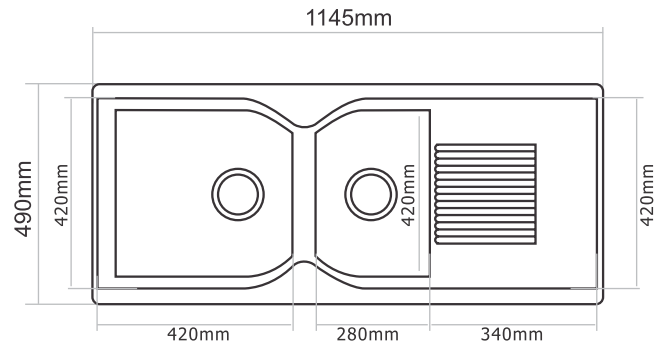

eurodomo[®]
simply more kitchen.

ENG 620-50

eurodomo[®]
simply more kitchen.

ENG 620-50

Dimensions: 34 x 20 inch / 865 mm x 505 mm

Bowl 1 Size: 285 mm x 360 mm x 215 mm

Bowl 2 Size: 495 mm x 430 mm x 215 mm

ENG 620-43

Dimensions: 32 x 19 inch / 810 mm x 480 mm

Bowl 1 Size: 425 mm x 410 mm x 200 mm

Bowl 2 Size: 310 mm x 370 mm x 220 mm

-  Coffee
-  Titanium Silver
-  Onyx

FUN CODE	FUN DESCRIPTION	MRP
114.0652.176	ENG 620-43-31 3 1/2" WWK NTH CO	13990
114.0652.177	ENG 620-43-31 3 1/2" WWK NTH TS	13990
114.0652.178	ENG 620-43-31 3 1/2" WWK NTH GP	15490

Eurostone 620 - 116

eurodomo[®]
simply more kitchen.

Eurostone 620 - 116

Dimensions: 45 x 20 inch / 1140mm x 505 mm

Bowl Size: 468 mm x 391 mm x 230mm

	FUN CODE	FUN DESCRIPTION	MRP
Carbon Black	114.0519.632	EURODOMO 620-116 3 1/2" WWK NTH C. Black	19790
Coffee	114.0522.340	EURODOMO 620-116 3 1/2" WWK NTH Coffee	19790
Titanium Silver	114.0522.398	EURODOMO 620-116 3 1/2" WWK NTH T. Silver	19790
Graphite (metallic color)	114.0522.404	EURODOMO 620-116 3 1/2" WWK NTH Graphite	22690
Dark Brown	114.0587.953	EURODOMO 620-116 3 1/2" WWK NTH D. Brown	22690
Platinum	114.0587.955	EURODOMO 620-116 3 1/2" WWK NTH Platinum	22690

ENG 621-115

eurodomo[®]
simply more kitchen.

Installation

ENG 621-115

Dimensions: 45 x 20 inch / 1145 mm x 490 mm

Bowl 1 Size: 420 mm x 420 mm x 225 mm

Bowl 2 Size: 280 mm x 420 mm x 225 mm

FUN CODE	FUN DESCRIPTION	MRP
114.0652.198	ENG 621-115 3 1/2" WWK NTH CO	16990
114.0652.199	ENG 621-115 3 1/2" WWK NTH TS	16990
114.0652.200	ENG 621-115 3 1/2" WWK NTH GP	19190