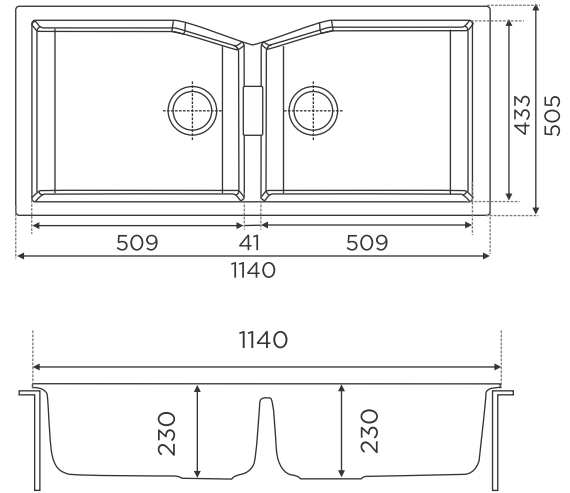

eurodomo[®]
simply more kitchen.

ENG 620-50

eurodomo[®]
simply more kitchen.

ENG 620-50

Dimensions: 34 x 20 inch / 865 mm x 505 mm

Bowl 1 Size: 285 mm x 360 mm x 215 mm

Bowl 2 Size: 495 mm x 430 mm x 215 mm

ENG 620-43

Dimensions: 32 x 19 inch / 810 mm x 480 mm

Bowl 1 Size: 425 mm x 410 mm x 200 mm

Bowl 2 Size: 310 mm x 370 mm x 220 mm

-  Coffee
-  Titanium Silver
-  Onyx

FUN CODE	FUN DESCRIPTION	MRP
114.0652.176	ENG 620-43-31 3 1/2" WWK NTH CO	13990
114.0652.177	ENG 620-43-31 3 1/2" WWK NTH TS	13990
114.0652.178	ENG 620-43-31 3 1/2" WWK NTH GP	15490

Eurostone 620 - 116

eurodomo[®]
simply more kitchen.

Eurostone 620 - 116

Dimensions: 45 x 20 inch / 1140mm x 505 mm

Bowl Size: 468 mm x 391 mm x 230mm

	FUN CODE	FUN DESCRIPTION	MRP
Carbon Black	114.0519.632	EURODOMO 620-116 3 1/2" WWK NTH C. Black	19790
Coffee	114.0522.340	EURODOMO 620-116 3 1/2" WWK NTH Coffee	19790
Titanium Silver	114.0522.398	EURODOMO 620-116 3 1/2" WWK NTH T. Silver	19790
Graphite (metallic color)	114.0522.404	EURODOMO 620-116 3 1/2" WWK NTH Graphite	22690
Dark Brown	114.0587.953	EURODOMO 620-116 3 1/2" WWK NTH D. Brown	22690
Platinum	114.0587.955	EURODOMO 620-116 3 1/2" WWK NTH Platinum	22690

ENG 621-115

eurodomo[®]
simply more kitchen.

Installation

ENG 621-115

Dimensions: 45 x 20 inch / 1145 mm x 490 mm

Bowl 1 Size: 420 mm x 420 mm x 225 mm

Bowl 2 Size: 280 mm x 420 mm x 225 mm

FUN CODE	FUN DESCRIPTION	MRP
114.0652.198	ENG 621-115 3 1/2" WWK NTH CO	16990
114.0652.199	ENG 621-115 3 1/2" WWK NTH TS	16990
114.0652.200	ENG 621-115 3 1/2" WWK NTH GP	19190