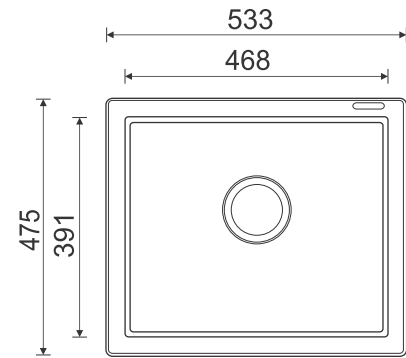

eurodomo[®]
simply more kitchen.

Eurostone 610 - 53

eurodomo[®]
simply more kitchen.

Installation

Eurostone 610 - 53

Dimensions: 21 x 18 inch / 533mm x 475 mm

Bowl Size: 468 mm x 391 mm x 203mm

	FUN CODE	FUN DESCRIPTION	MRP
Carbon Black	114.0519.577	EURODOMO 610-53 3 1/2" WWK NTH C. Black	7890
Coffee	114.0522.337	EURODOMO 610-53 3 1/2" WWK NTH Coffee	7890
Titanium Silver	114.0522.393	EURODOMO 610-53 3 1/2" WWK NTH T. Silver	7890
Graphite (metallic color)	114.0522.400	EURODOMO 610-53 3 1/2" WWK NTH Graphite	9490
Dark Brown	114.0587.917	EURODOMO 610-53 3 1/2" WWK NTH D. Brown	9490
Platinum	114.0587.918	EURODOMO 610-53 3 1/2" WWK NTH Platinum	9490

eurodomo[®]
simply more kitchen.

Eurostone 610 - 61

eurodomo[®]
simply more kitchen.

Eurostone 610 - 61

Dimensions: 24 x 18 inch / 610mm x 457 mm

Bowl Size: 557 mm x 405 mm x 204mm

FUN CODE	FUN DESCRIPTION	MRP
114.0519.510	EURODOMO 610-61 3 1/2" WWK NTH C. Black	8290
114.0522.336	EURODOMO 610-61 3 1/2" WWK NTH Coffee	8290
114.0522.391	EURODOMO 610-61 3 1/2" WWK NTH T. Silver	8290
114.0522.399	EURODOMO 610-61 3 1/2" WWK NTH Graphite	10290
114.0587.841	EURODOMO 610-61 3 1/2" WWK NTH D. Brown	10290
114.0587.845	EURODOMO 610-61 3 1/2" WWK NTH Platinum	10290

ENG 610-56

eurodomo[®]
simply more kitchen.

ENG 610-56

Dimensions: 22 x 20 inch / 565 mm x 520 mm

Bowl Size: 520 mm x 408 mm x 200mm

-  Coffee
-  Titanium Silver
-  Graphite (metallic color)

FUN CODE	FUN DESCRIPTION	MRP
114.0652.138	ENG 610-52 3 1/2" WWK NTH Cof	8990
114.0652.139	ENG 610-52 3 1/2" WWK NTH TS	8990
114.0652.140	ENG 610-52 3 1/2" WWK NTH GP	9490