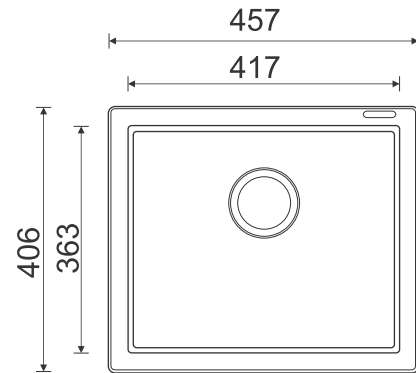

Pictorial representation may not be identical to actual product.

eurodomo[®]
simply more kitchen.

Eurostone 610 - 42

eurodomo[®]
simply more kitchen.

Installation

Eurostone 610 - 42

Dimensions: 18 x 16 inch / 457mm x 406 mm

Bowl Size: 417 mm x 363 mm x 203mm

	FUN CODE	FUN DESCRIPTION	MRP
Carbon Black	114.0596.027	EURODOMO 610-42 3 1/2" WWK NTH C. Black	7390
Coffee	114.0596.030	EURODOMO 610-42 3 1/2" WWK NTH Coffee	7390
Titanium Silver	114.0596.043	EURODOMO 610-42 3 1/2" WWK NTH T. Silver	7390
Graphite (metallic color)	114.0596.047	EURODOMO 610-42 3 1/2" WWK NTH Graphite	8490
Dark Brown	114.0596.048	EURODOMO 610-42 3 1/2" WWK NTH D. Brown	8490
Platinum	114.0596.049	EURODOMO 610-42 3 1/2" WWK NTH Platinum	8490

eurodomo[®]
simply more kitchen.

Eurostone 610 - 53

eurodomo[®]
simply more kitchen.

Installation

Eurostone 610 - 53

Dimensions: 21 x 18 inch / 533mm x 475 mm

Bowl Size: 468 mm x 391 mm x 203mm

	FUN CODE	FUN DESCRIPTION	MRP
Carbon Black	114.0519.577	EURODOMO 610-53 3 1/2" WWK NTH C. Black	7890
Coffee	114.0522.337	EURODOMO 610-53 3 1/2" WWK NTH Coffee	7890
Titanium Silver	114.0522.393	EURODOMO 610-53 3 1/2" WWK NTH T. Silver	7890
Graphite (metallic color)	114.0522.400	EURODOMO 610-53 3 1/2" WWK NTH Graphite	9490
Dark Brown	114.0587.917	EURODOMO 610-53 3 1/2" WWK NTH D. Brown	9490
Platinum	114.0587.918	EURODOMO 610-53 3 1/2" WWK NTH Platinum	9490

eurodomo[®]
simply more kitchen.

Eurostone 610 - 61

eurodomo[®]
simply more kitchen.

Eurostone 610 - 61

Dimensions: 24 x 18 inch / 610mm x 457 mm

Bowl Size: 557 mm x 405 mm x 204mm

FUN CODE	FUN DESCRIPTION	MRP
114.0519.510	EURODOMO 610-61 3 1/2" WWK NTH C. Black	8290
114.0522.336	EURODOMO 610-61 3 1/2" WWK NTH Coffee	8290
114.0522.391	EURODOMO 610-61 3 1/2" WWK NTH T. Silver	8290
114.0522.399	EURODOMO 610-61 3 1/2" WWK NTH Graphite	10290
114.0587.841	EURODOMO 610-61 3 1/2" WWK NTH D. Brown	10290
114.0587.845	EURODOMO 610-61 3 1/2" WWK NTH Platinum	10290