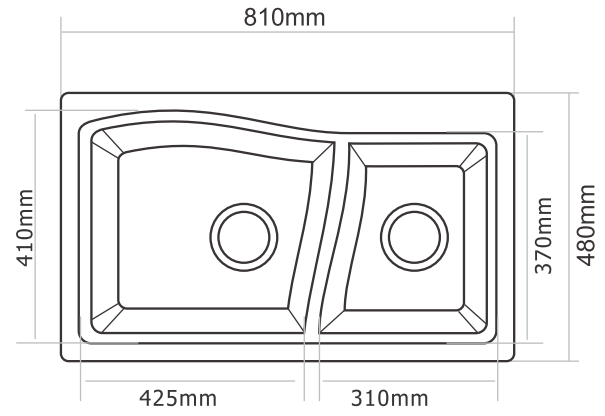

Eurostone 610 - 84

eurodomo®
simply more kitchen.

Installation

Eurostone 610 - 84

Dimensions: 33 x 22 inch / 841 mm x 561 mm

1st Bowl Size: 451-521 mm x 455mm x 250mm

2nd Bowl Size: 300-230 mm x 403mm x 136mm

eurodomo[®]
simply more kitchen.

ENG 620-50

eurodomo[®]
simply more kitchen.

ENG 620-50

Dimensions: 34 x 20 inch / 865 mm x 505 mm

Bowl 1 Size: 285 mm x 360 mm x 215 mm

Bowl 2 Size: 495 mm x 430 mm x 215 mm

ENG 620-43

Dimensions: 32 x 19 inch / 810 mm x 480 mm

Bowl 1 Size: 425 mm x 410 mm x 200 mm

Bowl 2 Size: 310 mm x 370 mm x 220 mm

-  Coffee
-  Titanium Silver
-  Onyx

FUN CODE	FUN DESCRIPTION	MRP
114.0652.176	ENG 620-43-31 3 1/2" WWK NTH CO	13990
114.0652.177	ENG 620-43-31 3 1/2" WWK NTH TS	13990
114.0652.178	ENG 620-43-31 3 1/2" WWK NTH GP	15490

Eurostone 620 - 116

eurodomo[®]
simply more kitchen.

Eurostone 620 - 116

Dimensions: 45 x 20 inch / 1140mm x 505 mm

Bowl Size: 468 mm x 391 mm x 230mm

	FUN CODE	FUN DESCRIPTION	MRP
Carbon Black	114.0519.632	EURODOMO 620-116 3 1/2" WWK NTH C. Black	19790
Coffee	114.0522.340	EURODOMO 620-116 3 1/2" WWK NTH Coffee	19790
Titanium Silver	114.0522.398	EURODOMO 620-116 3 1/2" WWK NTH T. Silver	19790
Graphite (metallic color)	114.0522.404	EURODOMO 620-116 3 1/2" WWK NTH Graphite	22690
Dark Brown	114.0587.953	EURODOMO 620-116 3 1/2" WWK NTH D. Brown	22690
Platinum	114.0587.955	EURODOMO 620-116 3 1/2" WWK NTH Platinum	22690