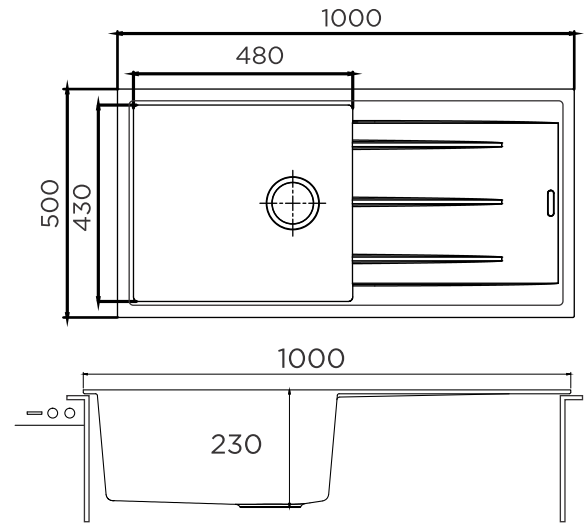

ENG 610-67

eurodomo[®]
simply more kitchen.

Installation

ENG 610-67

Dimensions: 29 x 19 inch / 720 mm x 480 mm

Bowl Size: 665 mm x 380 mm x 215 mm

FUN CODE	FUN DESCRIPTION	MRP
114.0652.164	ENG 610-67 3 1/2" WWK NTH CO	10990
114.0652.165	ENG 610-67 3 1/2" WWK NTH TS	10990
114.0652.166	ENG 610-67 3 1/2" WWK NTH GP	12490

eurodomo[®]
simply more kitchen.

Eurostone 611 - 91

eurodomo®
simply more kitchen.

Eurostone 611 - 91

Dimensions: 36 x 18 inch / 914mm x 457 mm

Bowl Size: 485mm x 382mm x 200mm

FUN CODE	FUN DESCRIPTION	MRP
114.0605.144	ENG 611-91 3 1/2" WWK NTH C. Black	13190
114.0605.146	ENG 611-91 3 1/2" WWK NTH Coffee	13190
114.0605.147	ENG 611-91 3 1/2" WWK NTH T. Silver	13190
114.0605.148	ENG 611-91 3 1/2" WWK NTH Graphite	15290
114.0605.149	ENG 611-91 3 1/2" WWK NTH D. Brown	15290
114.0605.152	ENG 611-91 3 1/2" WWK NTH D Platinum	15290

Eurostone 611 - 100

eurodomo®
simply more kitchen.

Eurostone 611 - 100

Dimensions: 40 x 20 inch / 1000 mm x 500 mm

Bowl Size: 480 mm x 430mm x 230mm

FUN CODE	FUN DESCRIPTION	MRP
114.0576.766	EURODOMO 611-100 3 1/2" WWK NTH C. Black	13990
114.0576.717	EURODOMO 611-100 3 1/2" WWK NTH Coffee	13990
114.0576.768	EURODOMO 611-100 3 1/2" WWK NTH T. Silver	13990
114.0576.769	EURODOMO 611-100 3 1/2" WWK NTH Graphite	15690
114.0587.956	EURODOMO 611-100 3 1/2" WWK NTH D. Brown	15690
114.0587.957	EURODOMO 611-100 3 1/2" WWK NTH Platinum	15690

ENG 610-81

eurodomo[®]
simply more kitchen.

Installation

ENG 610-81

Dimensions: 32 x 19 inch / 810 mm x 480 mm

Bowl 1 Size: 405 mm x 410 mm x 225 mm

Bowl 2 Size: 330 mm x 370 mm x 110 mm

	Coffee
	Titanium Silver
	Onyx