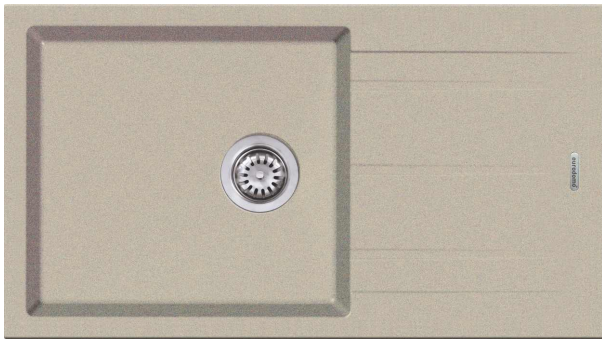

eurodomo[®]
simply more kitchen.

Eurostone 611 - 91

eurodomo®
simply more kitchen.

Eurostone 611 - 91

Dimensions: 36 x 18 inch / 914mm x 457 mm

Bowl Size: 485mm x 382mm x 200mm

FUN CODE	FUN DESCRIPTION	MRP
114.0605.144	ENG 611-91 3 1/2" WWK NTH C. Black	13190
114.0605.146	ENG 611-91 3 1/2" WWK NTH Coffee	13190
114.0605.147	ENG 611-91 3 1/2" WWK NTH T. Silver	13190
114.0605.148	ENG 611-91 3 1/2" WWK NTH Graphite	15290
114.0605.149	ENG 611-91 3 1/2" WWK NTH D. Brown	15290
114.0605.152	ENG 611-91 3 1/2" WWK NTH D Platinum	15290