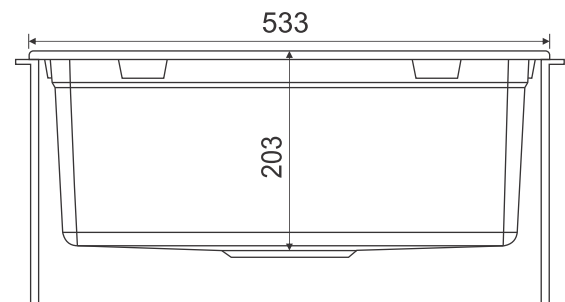

eurodomo[®]
simply more kitchen.

Eurostone 610 - 53

eurodomo[®]
simply more kitchen.

Installation

Eurostone 610 - 53

Dimensions: 21 x 18 inch / 533mm x 475 mm

Bowl Size: 468 mm x 391 mm x 203mm

	FUN CODE	FUN DESCRIPTION	MRP
Carbon Black	114.0519.577	EURODOMO 610-53 3 1/2" WWK NTH C. Black	7890
Coffee	114.0522.337	EURODOMO 610-53 3 1/2" WWK NTH Coffee	7890
Titanium Silver	114.0522.393	EURODOMO 610-53 3 1/2" WWK NTH T. Silver	7890
Graphite (metallic color)	114.0522.400	EURODOMO 610-53 3 1/2" WWK NTH Graphite	9490
Dark Brown	114.0587.917	EURODOMO 610-53 3 1/2" WWK NTH D. Brown	9490
Platinum	114.0587.918	EURODOMO 610-53 3 1/2" WWK NTH Platinum	9490

eurodomo[®]
simply more kitchen.

Eurostone 610 - 61

eurodomo[®]
simply more kitchen.

Eurostone 610 - 61

Dimensions: 24 x 18 inch / 610mm x 457 mm

Bowl Size: 557 mm x 405 mm x 204mm

FUN CODE	FUN DESCRIPTION	MRP
114.0519.510	EURODOMO 610-61 3 1/2" WWK NTH C. Black	8290
114.0522.336	EURODOMO 610-61 3 1/2" WWK NTH Coffee	8290
114.0522.391	EURODOMO 610-61 3 1/2" WWK NTH T. Silver	8290
114.0522.399	EURODOMO 610-61 3 1/2" WWK NTH Graphite	10290
114.0587.841	EURODOMO 610-61 3 1/2" WWK NTH D. Brown	10290
114.0587.845	EURODOMO 610-61 3 1/2" WWK NTH Platinum	10290

ENG 610-56

eurodomo[®]
simply more kitchen.

ENG 610-56

Dimensions: 22 x 20 inch / 565 mm x 520 mm

Bowl Size: 520 mm x 408 mm x 200mm

-  Coffee
-  Titanium Silver
-  Graphite (metallic color)

FUN CODE	FUN DESCRIPTION	MRP
114.0652.138	ENG 610-52 3 1/2" WWK NTH Cof	8990
114.0652.139	ENG 610-52 3 1/2" WWK NTH TS	8990
114.0652.140	ENG 610-52 3 1/2" WWK NTH GP	9490

ENG 610-67

eurodomo[®]
simply more kitchen.

Installation

ENG 610-67

Dimensions: 29 x 19 inch / 720 mm x 480 mm

Bowl Size: 665 mm x 380 mm x 215 mm

FUN CODE	FUN DESCRIPTION	MRP
114.0652.164	ENG 610-67 3 1/2" WWK NTH CO	10990
114.0652.165	ENG 610-67 3 1/2" WWK NTH TS	10990
114.0652.166	ENG 610-67 3 1/2" WWK NTH GP	12490