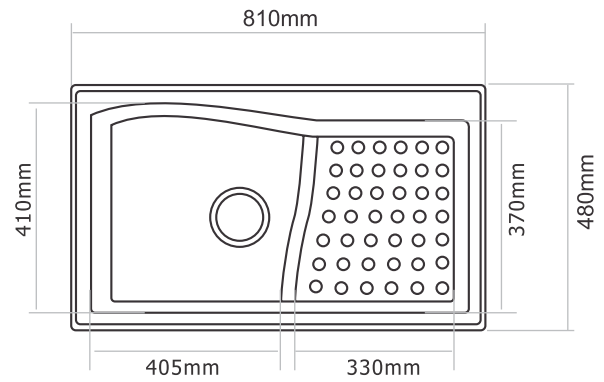

eurodomo[®]
simply more kitchen.

Eurostone 611 - 91

eurodomo®
simply more kitchen.

Eurostone 611 - 91

Dimensions: 36 x 18 inch / 914mm x 457 mm

Bowl Size: 485mm x 382mm x 200mm

FUN CODE	FUN DESCRIPTION	MRP
114.0605.144	ENG 611-91 3 1/2" WWK NTH C. Black	13190
114.0605.146	ENG 611-91 3 1/2" WWK NTH Coffee	13190
114.0605.147	ENG 611-91 3 1/2" WWK NTH T. Silver	13190
114.0605.148	ENG 611-91 3 1/2" WWK NTH Graphite	15290
114.0605.149	ENG 611-91 3 1/2" WWK NTH D. Brown	15290
114.0605.152	ENG 611-91 3 1/2" WWK NTH D Platinum	15290

Eurostone 611 - 100

eurodomo®
simply more kitchen.

Eurostone 611 - 100

Dimensions: 40 x 20 inch / 1000 mm x 500 mm

Bowl Size: 480 mm x 430mm x 230mm

FUN CODE	FUN DESCRIPTION	MRP
114.0576.766	EURODOMO 611-100 3 1/2" WWK NTH C. Black	13990
114.0576.717	EURODOMO 611-100 3 1/2" WWK NTH Coffee	13990
114.0576.768	EURODOMO 611-100 3 1/2" WWK NTH T. Silver	13990
114.0576.769	EURODOMO 611-100 3 1/2" WWK NTH Graphite	15690
114.0587.956	EURODOMO 611-100 3 1/2" WWK NTH D. Brown	15690
114.0587.957	EURODOMO 611-100 3 1/2" WWK NTH Platinum	15690

ENG 610-81

eurodomo[®]
simply more kitchen.

Installation

ENG 610-81

Dimensions: 32 x 19 inch / 810 mm x 480 mm

Bowl 1 Size: 405 mm x 410 mm x 225 mm

Bowl 2 Size: 330 mm x 370 mm x 110 mm

	Coffee
	Titanium Silver
	Onyx

Eurostone 610 - 84

eurodomo®
simply more kitchen.

Installation

Eurostone 610 - 84

Dimensions: 33 x 22 inch / 841 mm x 561 mm

1st Bowl Size: 451-521 mm x 455mm x 250mm

2nd Bowl Size: 300-230 mm x 403mm x 136mm