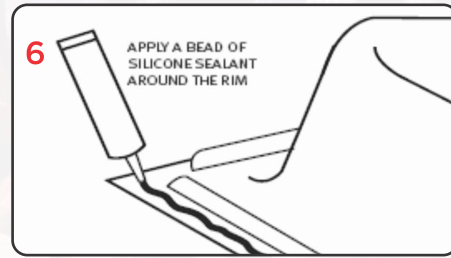

With sink in the upside down position, place a continuous and generous bead of silicone sealant around the entire perimeter of the rim. This serves as a watertight seal.