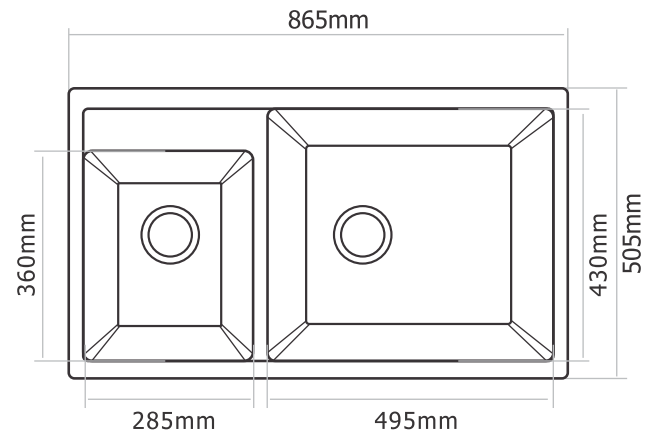

ENG 610-81

eurodomo[®]
simply more kitchen.

Installation

ENG 610-81

Dimensions: 32 x 19 inch / 810 mm x 480 mm

Bowl 1 Size: 405 mm x 410 mm x 225 mm

Bowl 2 Size: 330 mm x 370 mm x 110 mm

	Coffee
	Titanium Silver
	Onyx

Eurostone 610 - 84

eurodomo®
simply more kitchen.

Installation

Eurostone 610 - 84

Dimensions: 33 x 22 inch / 841 mm x 561 mm

1st Bowl Size: 451-521 mm x 455mm x 250mm

2nd Bowl Size: 300-230 mm x 403mm x 136mm

eurodomo[®]
simply more kitchen.

ENG 620-50

eurodomo[®]
simply more kitchen.

ENG 620-50

Dimensions: 34 x 20 inch / 865 mm x 505 mm

Bowl 1 Size: 285 mm x 360 mm x 215 mm

Bowl 2 Size: 495 mm x 430 mm x 215 mm

ENG 620-43

Dimensions: 32 x 19 inch / 810 mm x 480 mm

Bowl 1 Size: 425 mm x 410 mm x 200 mm

Bowl 2 Size: 310 mm x 370 mm x 220 mm

-  Coffee
-  Titanium Silver
-  Onyx

FUN CODE	FUN DESCRIPTION	MRP
114.0652.176	ENG 620-43-31 3 1/2" WWK NTH CO	13990
114.0652.177	ENG 620-43-31 3 1/2" WWK NTH TS	13990
114.0652.178	ENG 620-43-31 3 1/2" WWK NTH GP	15490