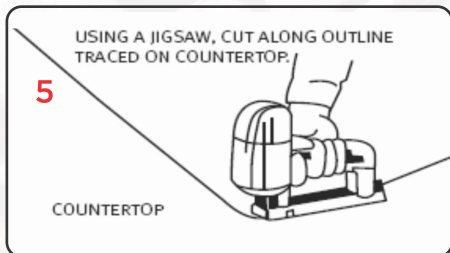

Using a jigsaw, cut along the inside line to cut the opening in the countertop.