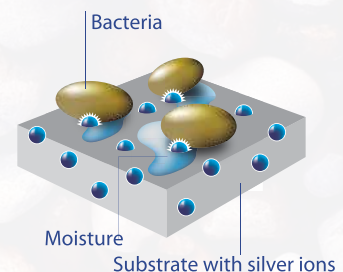

HYGIENE & CLEANLINESS:

Germ guard Coated Surface

- The silver ions are homogeneously distributed throughout the matrix
- These silver ions ensure that sink surface is free of microbial contamination at all times.

The silver ion locates the bacteria via the moisture and deactivates it.