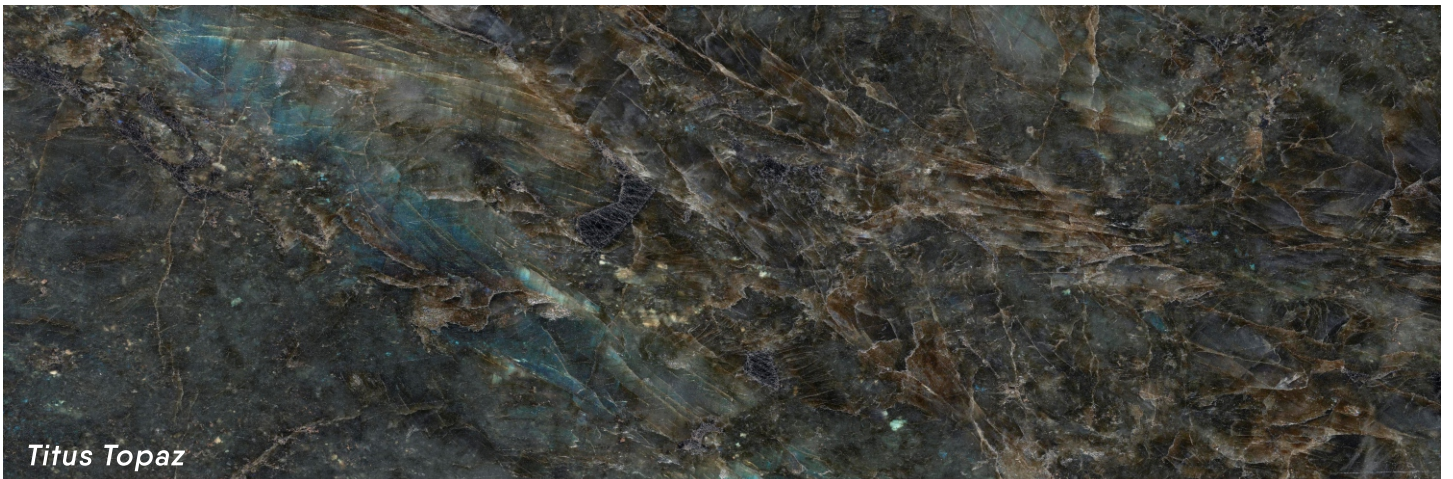

*Titus Alabaster*

*Titus Obsidian*

800x2400mm  15mm  
Polished

imarble  
INCREDIBLY ITALIAN

FULL BODY STONEWARE

800x2400mm  15mm  
Polished

800x2400mm  12mm  
Polished

imarble  
INCREDIBLY ITALIAN

FULL BODY STONEWARE

*Techno Choco*

~ 12mm  
Polished