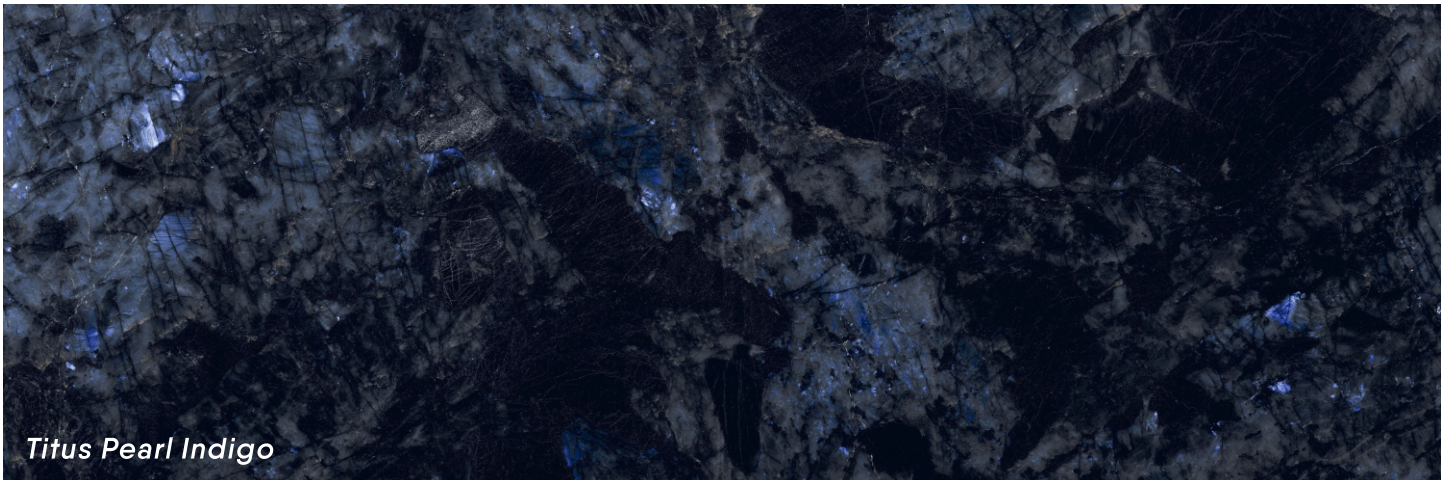

*Titus Alabaster*

*Titus Obsidian*

800x2400mm  15mm  
Polished

imarble  
INCREDIBLY ITALIAN

FULL BODY STONEWARE

800x2400mm  15mm  
Polished

800x2400mm  12mm  
Polished

imarble  
INCREDIBLY ITALIAN