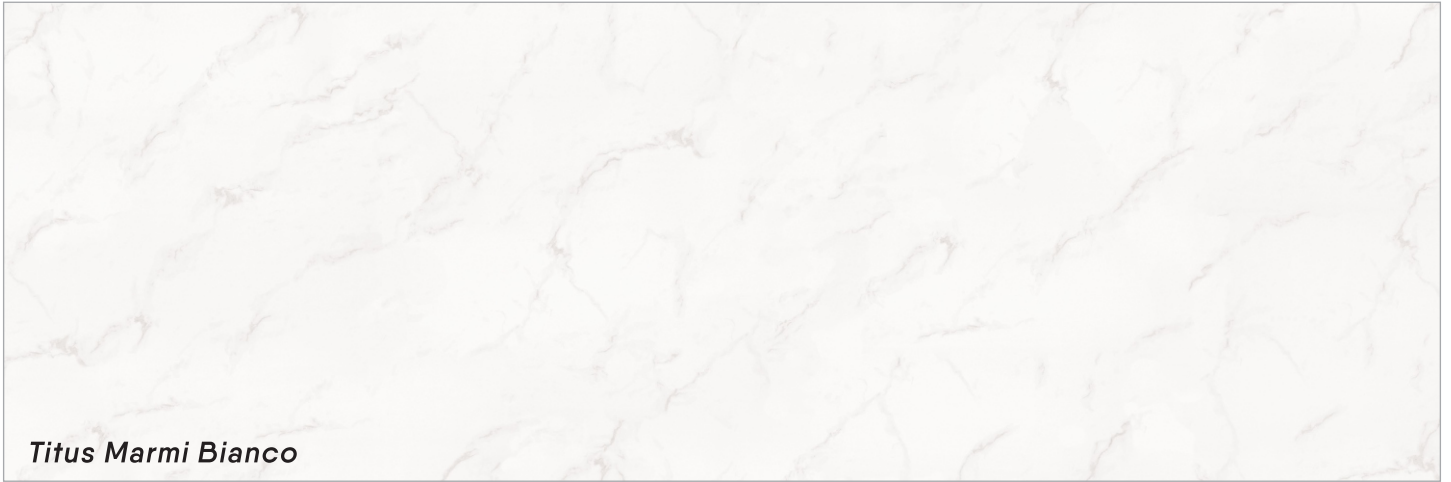

*Titus Alabaster*

*Titus Obsidian*

800x2400mm  15mm  
Polished

imarble  
INCREDIBLY ITALIAN

FULL BODY STONEWARE

800x2400mm  15mm  
Polished

800x2400mm  12mm  
Polished

imarble  
INCREDIBLY ITALIAN