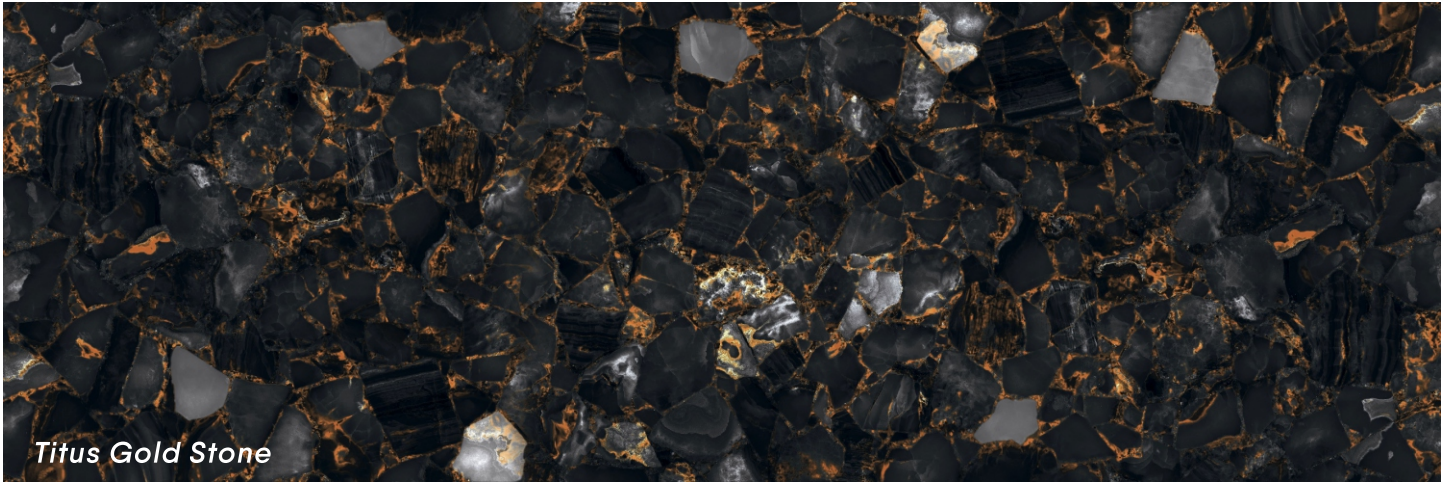

*Titus Alabaster*

*Titus Obsidian*

800x2400mm  15mm  
Polished

imarble  
INCREDIBLY ITALIAN

FULL BODY STONEWARE

800x2400mm  15mm  
Polished

800x2400mm  12mm  
Polished

imarble  
INCREDIBLY ITALIAN

FULL BODY STONEWARE

*Techno Choco*

~ 12mm  
Polished