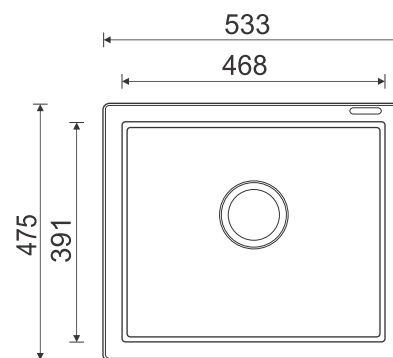

## Eurostone 610 - 46

Dimensions: 18 x 16 inch / 457mm x 406 mm

Bowl Size: 417 mm x 363 mm x 203mm

	FUN CODE	FUN DESCRIPTION	MRP
Carbon Black	114.0596.027	EURODOMO 610-46 3 1/2" WWK NTH C. Black	6890
Coffee	114.0596.030	EURODOMO 610-46 3 1/2" WWK NTH Coffee	6890
Titanium Silver	114.0596.043	EURODOMO 610-46 3 1/2" WWK NTH T. Silver	6890
Graphite (metallic color)	114.0596.047	EURODOMO 610-46 3 1/2" WWK NTH Graphite	7890
Dark Brown	114.0596.048	EURODOMO 610-46 3 1/2" WWK NTH D. Brown	7890
Platinum	114.0596.049	EURODOMO 610-46 3 1/2" WWK NTH Platinum	7890

## Eurostone 610 - 53

Dimensions: 21 x 18 inch / 533mm x 475 mm

Bowl Size: 468 mm x 391 mm x 203mm

Carbon Black

Coffee

Titanium Silver

Graphite  
(metallic color)

Dark Brown

# Eurostone 610 - 61

Dimensions: 24 x 18 inch / 610mm x 457 mm

Bowl Size: 557 mm x 405 mm x 204mm

Carbon Black

Coffee

Titanium Silver

Graphite  
(metallic color)

Dark Brown