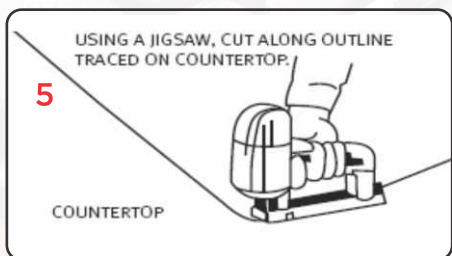

Using a jigsaw, cut along the inside line to cut the opening in the countertop.