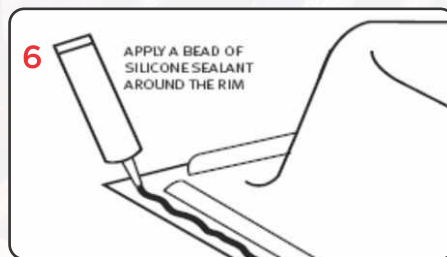

With sink in the upside down position, place a continuous and generous bead of silicone sealant around the entire perimeter of the rim. This serves as a watertight seal.