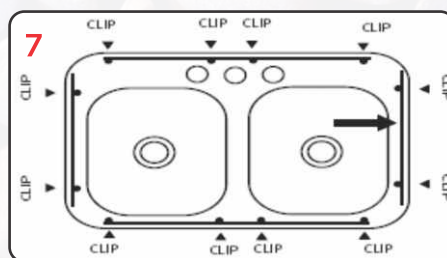

Lift sink, turn face up and lower into the countertop cutout opening. Wipe excess sealant from perimeter with a wet cloth