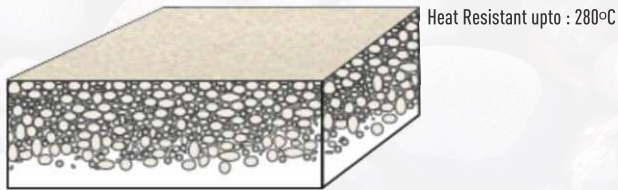

ADVANTAGES OF EUROSTONE:

Eurostone is a Hard Face Acrylic Granite, this means that the working surface of the sink has a very high density of quartz particles.

Eurostone Core Section

High density of particles means the substrate is hard and is highly resistant to scratches, abrasion and chemicals.

Other popular acrylic granite sinks use the iced methodology, which means that the quartz is spread more evenly throughout the material.