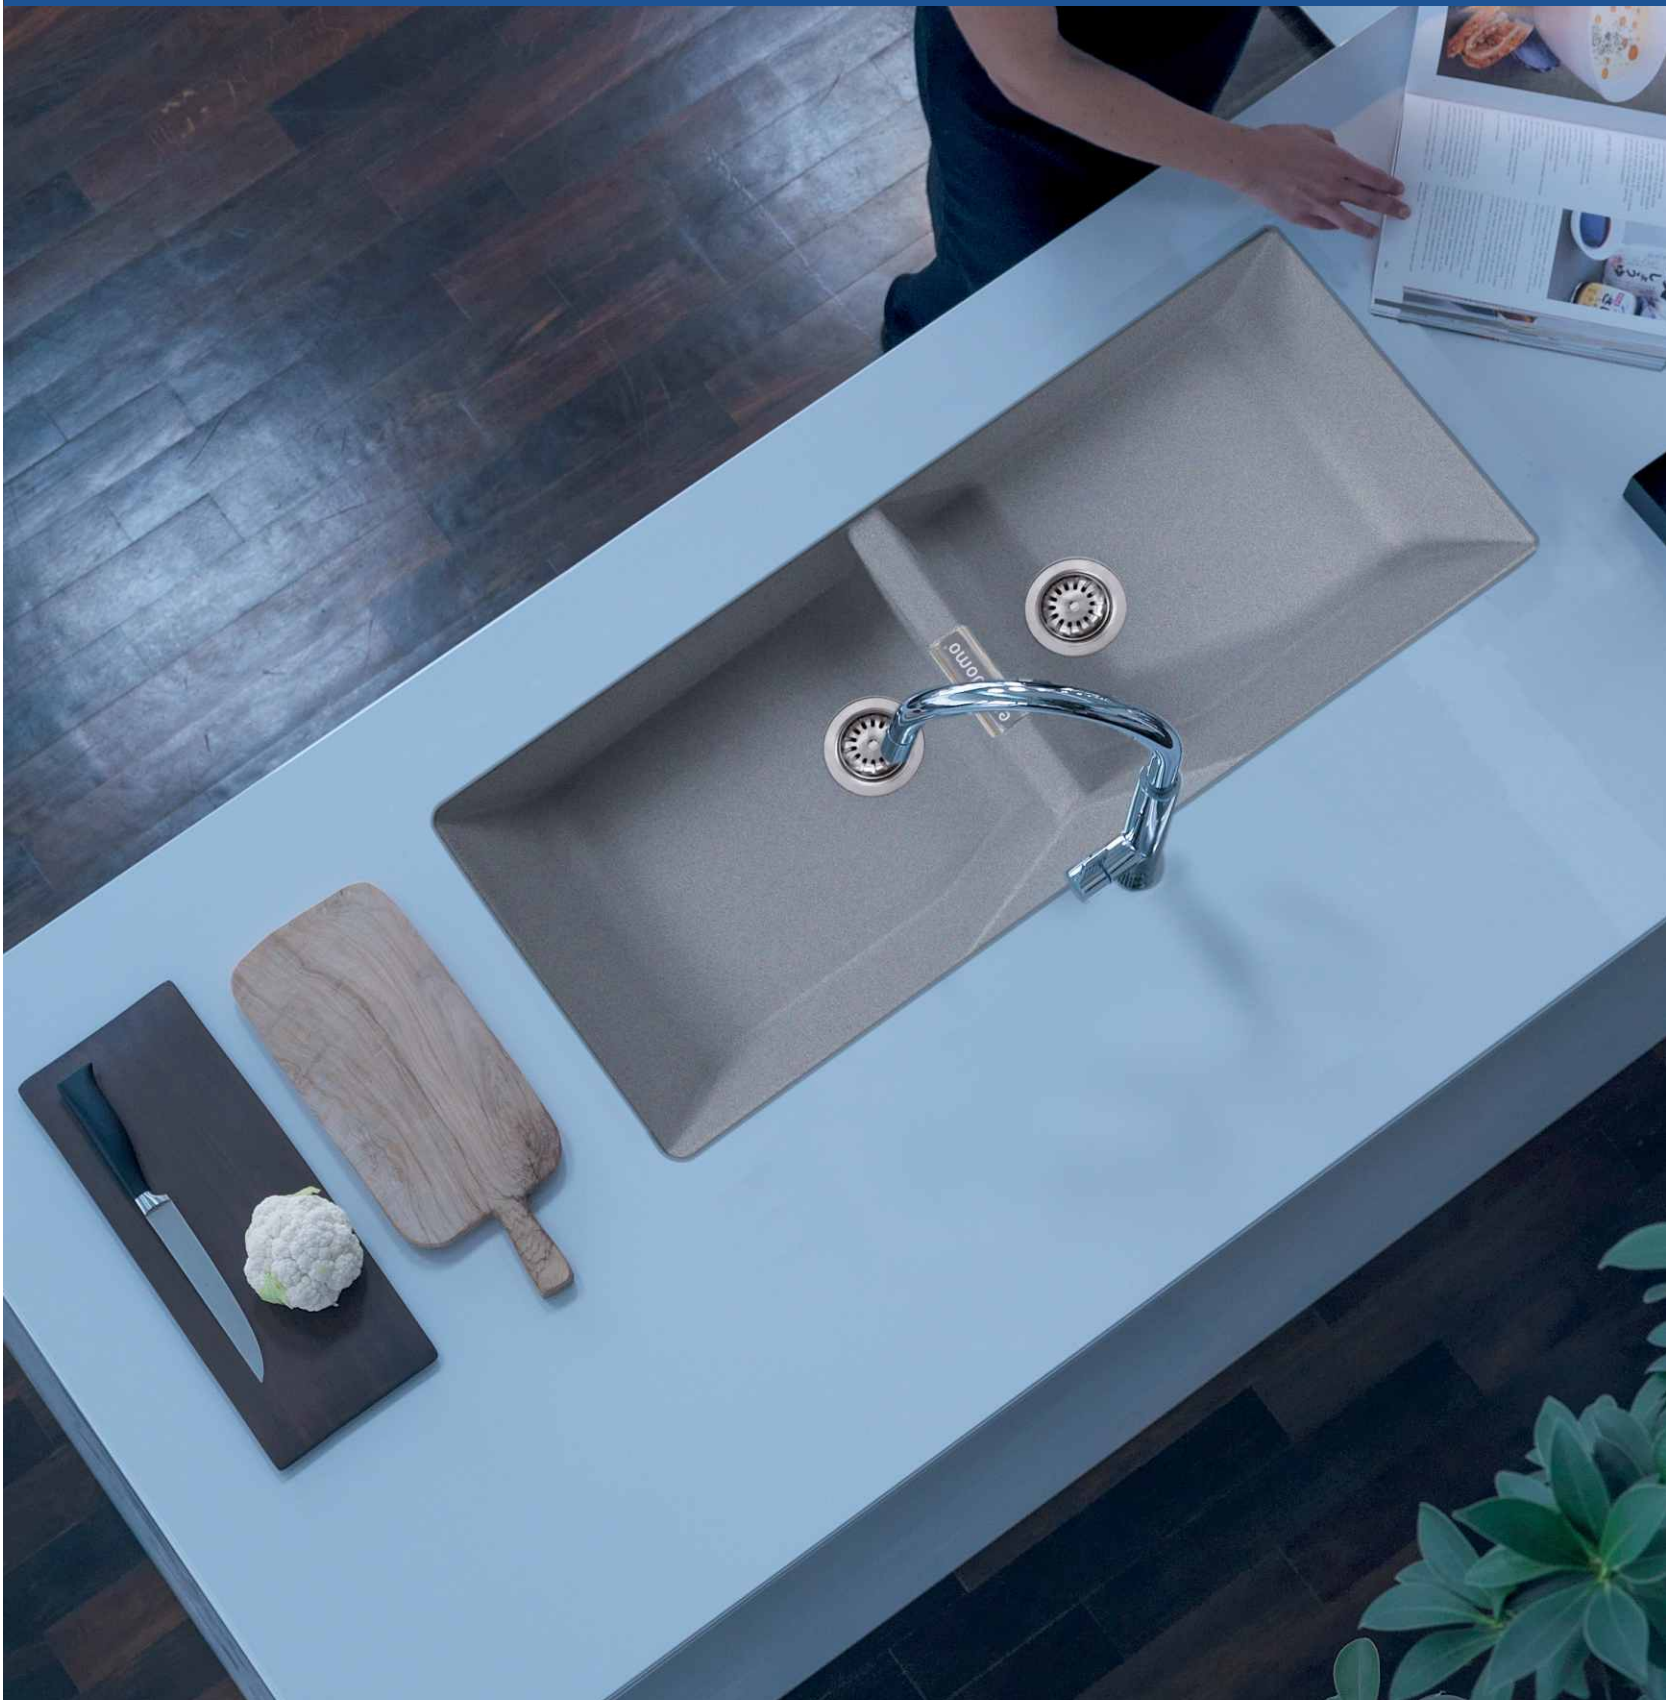

Eurostone 620 - 116

eurodomo®
simply more kitchen.