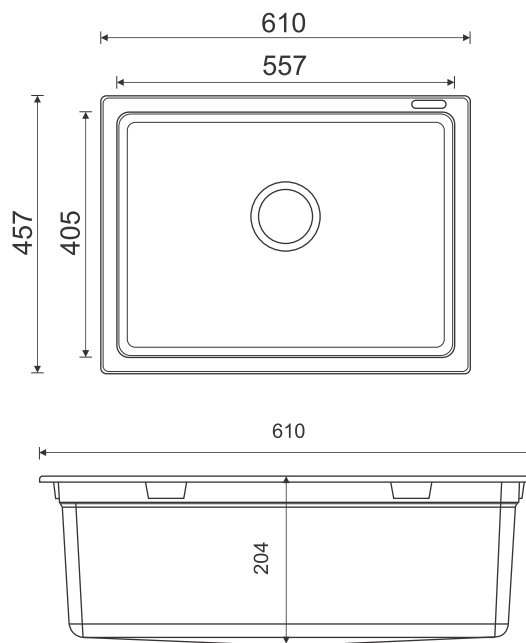

## Eurostone 610 - 46

Dimensions: 18 x 16 inch / 457mm x 406 mm

Bowl Size: 417 mm x 363 mm x 203mm

	FUN CODE	FUN DESCRIPTION	MRP
Carbon Black	114.0596.027	EURODOMO 610-46 3 1/2" WWK NTH C. Black	6890
Coffee	114.0596.030	EURODOMO 610-46 3 1/2" WWK NTH Coffee	6890
Titanium Silver	114.0596.043	EURODOMO 610-46 3 1/2" WWK NTH T. Silver	6890
Graphite (metallic color)	114.0596.047	EURODOMO 610-46 3 1/2" WWK NTH Graphite	7890
Dark Brown	114.0596.048	EURODOMO 610-46 3 1/2" WWK NTH D. Brown	7890
Platinum	114.0596.049	EURODOMO 610-46 3 1/2" WWK NTH Platinum	7890

## Eurostone 610 - 53

Dimensions: 21 x 18 inch / 533mm x 475 mm

Bowl Size: 468 mm x 391 mm x 203mm

Carbon Black

Coffee

Titanium Silver

Graphite  
(metallic color)

Dark Brown

# Eurostone 610 - 61

Dimensions: 24 x 18 inch / 610mm x 457 mm

Bowl Size: 557 mm x 405 mm x 204mm

Carbon Black

Coffee

Titanium Silver

Graphite  
(metallic color)

Dark Brown