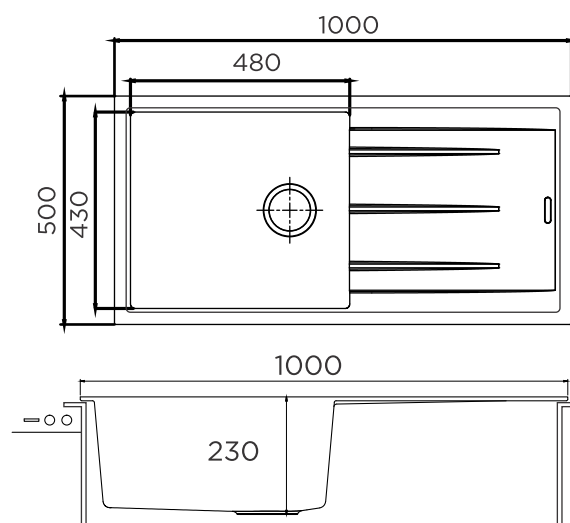

# Eurostone 610 - 61

Dimensions: 24 x 18 inch / 610mm x 457 mm

Bowl Size: 557 mm x 405 mm x 204mm

Carbon Black

Coffee

Titanium Silver

Graphite  
(metallic color)

Dark Brown

## Eurostone 610 - 84

Dimensions: 33 x 22 inch / 841 mm x 561 mm

1st Bowl Size: 451-521 mm x 455mm x 250mm

2nd Bowl Size: 300-230 mm x 403mm x 136mm

FUN CODE	FUN DESCRIPTION	MRP
114.0519.580	EURODOMO 610-84 3 1/2" WWK NTH C. Black	12990
114.0522.338	EURODOMO 610-84 3 1/2" WWK NTH Coffee	12990
114.0522.394	EURODOMO 610-84 3 1/2" WWK NTH T. Silver	12990
114.0522.402	EURODOMO 610-84 3 1/2" WWK NTH Graphite	13990
114.0587.919	EURODOMO 610-84 3 1/2" WWK NTH D. Brown	13990
114.0587.920	EURODOMO 610-84 3 1/2" WWK NTH Platinum	13990

## Eurostone 611 - 87

Dimensions: 36 x 18 inch / 914mm x 457 mm

Bowl Size: 485mm x 382mm x 200mm

	Carbon Black
	Coffee
	Titanium Silver
	Graphite (metallic color)
	Dark Brown
	Platinum

FUN CODE	FUN DESCRIPTION	MRP
114.0605.144	ENG 611-91 3 1/2" WWK NTH C. Black	12190
114.0605.146	ENG 611-91 3 1/2" WWK NTH Coffee	12190
114.0605.147	ENG 611-91 3 1/2" WWK NTH T. Silver	12190
114.0605.148	ENG 611-91 3 1/2" WWK NTH Graphite	14190
114.0605.149	ENG 611-91 3 1/2" WWK NTH D. Brown	14190
114.0605.152	ENG 611-91 3 1/2" WWK NTH D Platinum	14190

## Eurostone 611 - 100

Dimensions: 40 x 20 inch / 1000 mm x 500 mm

Bowl Size: 480 mm x 430mm x 230mm

	FUN CODE	FUN DESCRIPTION	MRP
Carbon Black	114.0576.766	EURODOMO 611-100 3 1/2" WWK NTH C. Black	12990
Coffee	114.0576.717	EURODOMO 611-100 3 1/2" WWK NTH Coffee	12990
Titanium Silver	114.0576.768	EURODOMO 611-100 3 1/2" WWK NTH T. Silver	12990
Graphite (metallic color)	114.0576.769	EURODOMO 611-100 3 1/2" WWK NTH Graphite	14490
Dark Brown	114.0587.956	EURODOMO 611-100 3 1/2" WWK NTH D. Brown	14490
Platinum	114.0587.957	EURODOMO 611-100 3 1/2" WWK NTH Platinum	14490