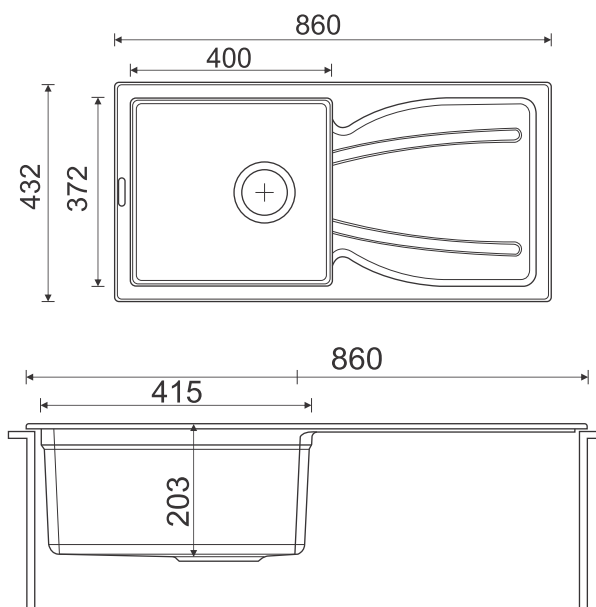

# Eurostone 610 - 61

Dimensions: 24 x 18 inch / 610mm x 457 mm

Bowl Size: 557 mm x 405 mm x 204mm

Carbon Black

Coffee

Titanium Silver

Graphite  
(metallic color)

Dark Brown

## Eurostone 610 - 84

Dimensions: 33 x 22 inch / 841 mm x 561 mm

1st Bowl Size: 451-521 mm x 455mm x 250mm

2nd Bowl Size: 300-230 mm x 403mm x 136mm

FUN CODE	FUN DESCRIPTION	MRP
114.0519.580	EURODOMO 610-84 3 1/2" WWK NTH C. Black	12990
114.0522.338	EURODOMO 610-84 3 1/2" WWK NTH Coffee	12990
114.0522.394	EURODOMO 610-84 3 1/2" WWK NTH T. Silver	12990
114.0522.402	EURODOMO 610-84 3 1/2" WWK NTH Graphite	13990
114.0587.919	EURODOMO 610-84 3 1/2" WWK NTH D. Brown	13990
114.0587.920	EURODOMO 610-84 3 1/2" WWK NTH Platinum	13990

## Installation

Inset

Under mounted

Flush Mounted

## Eurostone 611 - 81

Dimensions: 34 x 17 inch / 860 mm x 432 mm

Bowl Size: 400 mm x 372mm x 203mm

	Carbon Black
	Coffee
	Titanium Silver
	Graphite (metallic color)
	Dark Brown
	Platinum

FUN CODE	FUN DESCRIPTION	MRP
114.0519.631	EURODOMO 611-81 3 1/2" WWK NTH C. Black	11790
114.0522.339	EURODOMO 611-81 3 1/2" WWK NTH Coffee	11790
114.0522.396	EURODOMO 611-81 3 1/2" WWK NTH T. Silver	11790
114.0522.403	EURODOMO 611-81 3 1/2" WWK NTH Graphite	13990
114.0587.951	EURODOMO 611-81 3 1/2" WWK NTH D. Brown	13990
114.0587.952	EURODOMO 611-81 3 1/2" WWK NTH Platinum	13990