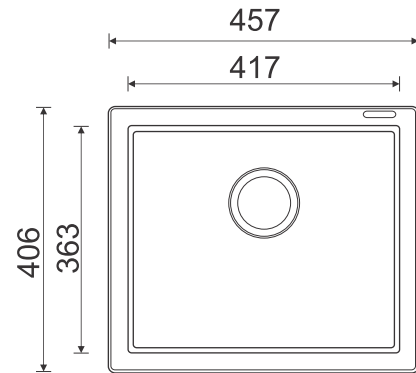

**DISCLAIMER:** The overall sizes & bowl sizes indicated are in mm and inches, Which are rounded off to the nearest decimal. For Granite Cutting please refer the dimensions from actual product only. Franke will not be responsible for any mistake during granite cutting. Franke reserves the right to alter models, prices and specification without any prior notice.

## Eurostone 610 - 46

Dimensions: 18 x 16 inch / 457mm x 406 mm

Bowl Size: 417 mm x 363 mm x 203mm

	FUN CODE	FUN DESCRIPTION	MRP
Carbon Black	114.0596.027	EURODOMO 610-46 3 1/2" WWK NTH C. Black	6890
Coffee	114.0596.030	EURODOMO 610-46 3 1/2" WWK NTH Coffee	6890
Titanium Silver	114.0596.043	EURODOMO 610-46 3 1/2" WWK NTH T. Silver	6890
Graphite (metallic color)	114.0596.047	EURODOMO 610-46 3 1/2" WWK NTH Graphite	7890
Dark Brown	114.0596.048	EURODOMO 610-46 3 1/2" WWK NTH D. Brown	7890
Platinum	114.0596.049	EURODOMO 610-46 3 1/2" WWK NTH Platinum	7890

## Eurostone 610 - 53

Dimensions: 21 x 18 inch / 533mm x 475 mm

Bowl Size: 468 mm x 391 mm x 203mm

Carbon Black

Coffee

Titanium Silver

Graphite  
(metallic color)

Dark Brown

# Eurostone 610 - 61

Dimensions: 24 x 18 inch / 610mm x 457 mm

Bowl Size: 557 mm x 405 mm x 204mm

Carbon Black

Coffee

Titanium Silver

Graphite  
(metallic color)

Dark Brown