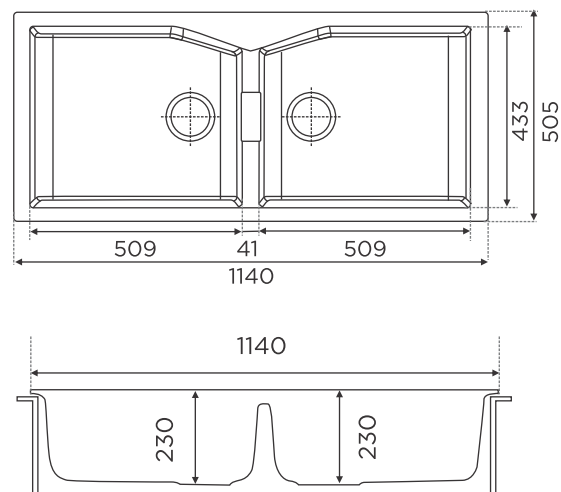

## Eurostone 620 - 116

Dimensions: 45 x 20 inch / 1140mm x 505 mm

Bowl Size: 468 mm x 391 mm x 230mm

	FUN CODE	FUN DESCRIPTION	MRP
Carbon Black	114.0519.632	EURODOMO 620-116 3 1/2" WWK NTH C. Black	18290
Coffee	114.0522.340	EURODOMO 620-116 3 1/2" WWK NTH Coffee	18290
Titanium Silver	114.0522.398	EURODOMO 620-116 3 1/2" WWK NTH T. Silver	18290
Graphite (metallic color)	114.0522.404	EURODOMO 620-116 3 1/2" WWK NTH Graphite	20990
Dark Brown	114.0587.953	EURODOMO 620-116 3 1/2" WWK NTH D. Brown	20990
Platinum	114.0587.955	EURODOMO 620-116 3 1/2" WWK NTH Platinum	20990