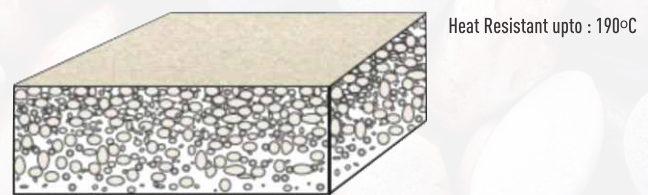

Other Popular Brand Core Section

Even distribution of particles means the substrate is soft and can be more easily damaged by scratches, abrasion or chemicals.

DESIGN & INTERACTION:

Neutral COLOUR Options :

- Pallet to match Interiors layouts of all types
- Higher aesthetic appeal.