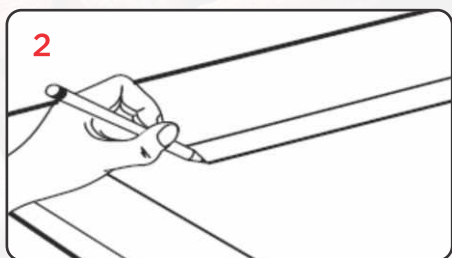

Draw a line 1 cm inside the sink outline.