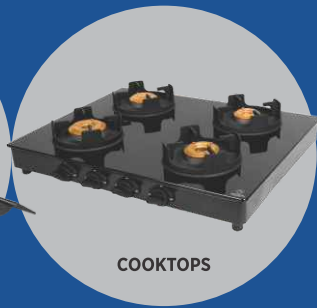

COOKTOPS

ALSO FROM THE HOUSE OF EURODOMO:
CHIMNEYS, COOKTOPS , SINKS and BLENDER MIXER GRINDERS

eurodomo®
simply more kitchen.

Manufactured & Marketed By:

FRANKE FABER INDIA PVT. LTD.

L-7, MIDC, Waluj, Aurangabad, Pin - 431136, Maharashtra, India.

Regd. Office: Gate No.: 1086/1/2, Nagar Road, Sanaswadi, Tal Shirur, Pune - 412208, Maharashtra, India.

For Assistance Call our Customer Care Executive: Toll Free Number: 1800 209 3484
e-mail: ks-customer care.in@franke.com. website: www.eurodomoindia.com