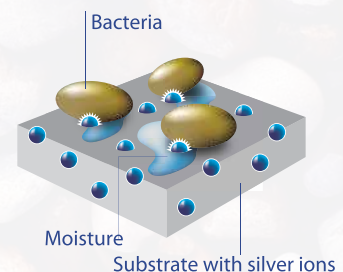

Other popular acrylic granite sinks use the iced methodology, which means that the quartz is spread more evenly throughout the material.

Other Popular Brand Core Section

Even distribution of particles means the substrate is soft and can be more easily damaged by scratches, abrasion or chemicals.

## DESIGN & INTERACTION:

Neutral COLOUR Options :

- Pallet to match Interiors layouts of all types
- Higher aesthetic appeal.

**Decorative shape with clear Geometries.**

It distinguishes itself through the drainer pattern and the stainless steel coupler. The minimal radius of the corners gives contemporary feel to the sink while ensuring ease of cleaning after use.

The silver ion locates the bacteria via the moisture and deactivates it.