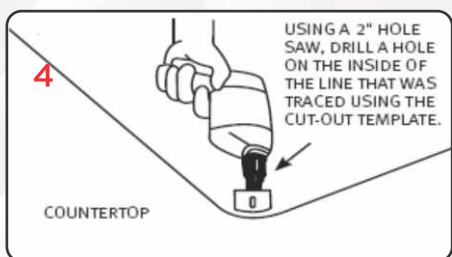

## Installation of the sink Preparing a new countertop

Trace the sink outline on the countertop (do not cut along this line).

Draw a line 1 cm inside the sink outline.

Measure the cut-out line you just drew and compare to all dimensions (double check)