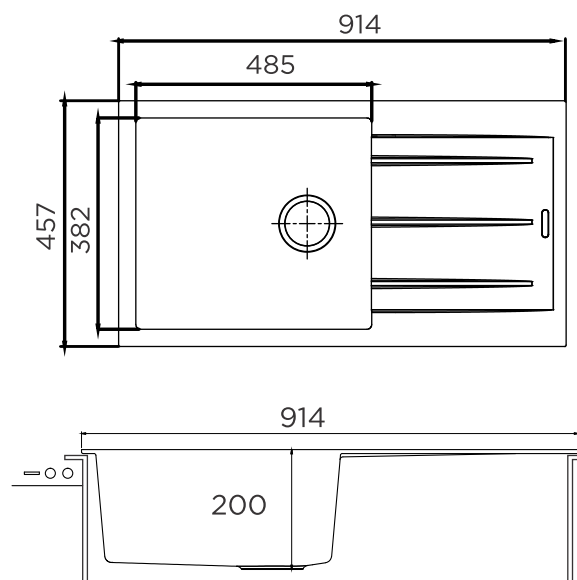

# Eurostone 610 - 61

Dimensions: 24 x 18 inch / 610mm x 457 mm

Bowl Size: 557 mm x 405 mm x 204mm

Carbon Black

Coffee

Titanium Silver

Graphite  
(metallic color)

Dark Brown

## Eurostone 610 - 84

Dimensions: 33 x 22 inch / 841 mm x 561 mm

1st Bowl Size: 451-521 mm x 455mm x 250mm

2nd Bowl Size: 300-230 mm x 403mm x 136mm

FUN CODE	FUN DESCRIPTION	MRP
114.0519.580	EURODOMO 610-84 3 1/2" WWK NTH C. Black	12990
114.0522.338	EURODOMO 610-84 3 1/2" WWK NTH Coffee	12990
114.0522.394	EURODOMO 610-84 3 1/2" WWK NTH T. Silver	12990
114.0522.402	EURODOMO 610-84 3 1/2" WWK NTH Graphite	13990
114.0587.919	EURODOMO 610-84 3 1/2" WWK NTH D. Brown	13990
114.0587.920	EURODOMO 610-84 3 1/2" WWK NTH Platinum	13990

## Eurostone 611 - 81

Dimensions: 34 x 17 inch / 860 mm x 432 mm

Bowl Size: 400 mm x 372mm x 203mm

	Carbon Black
	Coffee
	Titanium Silver
	Graphite (metallic color)
	Dark Brown
	Platinum

FUN CODE	FUN DESCRIPTION	MRP
114.0519.631	EURODOMO 611-81 3 1/2" WWK NTH C. Black	11790
114.0522.339	EURODOMO 611-81 3 1/2" WWK NTH Coffee	11790
114.0522.396	EURODOMO 611-81 3 1/2" WWK NTH T. Silver	11790
114.0522.403	EURODOMO 611-81 3 1/2" WWK NTH Graphite	13990
114.0587.951	EURODOMO 611-81 3 1/2" WWK NTH D. Brown	13990
114.0587.952	EURODOMO 611-81 3 1/2" WWK NTH Platinum	13990

## Eurostone 611 - 87

Dimensions: 36 x 18 inch / 914mm x 457 mm

Bowl Size: 485mm x 382mm x 200mm

	Carbon Black
	Coffee
	Titanium Silver
	Graphite (metallic color)
	Dark Brown
	Platinum

FUN CODE	FUN DESCRIPTION	MRP
114.0605.144	ENG 611-91 3 1/2" WWK NTH C. Black	12190
114.0605.146	ENG 611-91 3 1/2" WWK NTH Coffee	12190
114.0605.147	ENG 611-91 3 1/2" WWK NTH T. Silver	12190
114.0605.148	ENG 611-91 3 1/2" WWK NTH Graphite	14190
114.0605.149	ENG 611-91 3 1/2" WWK NTH D. Brown	14190
114.0605.152	ENG 611-91 3 1/2" WWK NTH D Platinum	14190