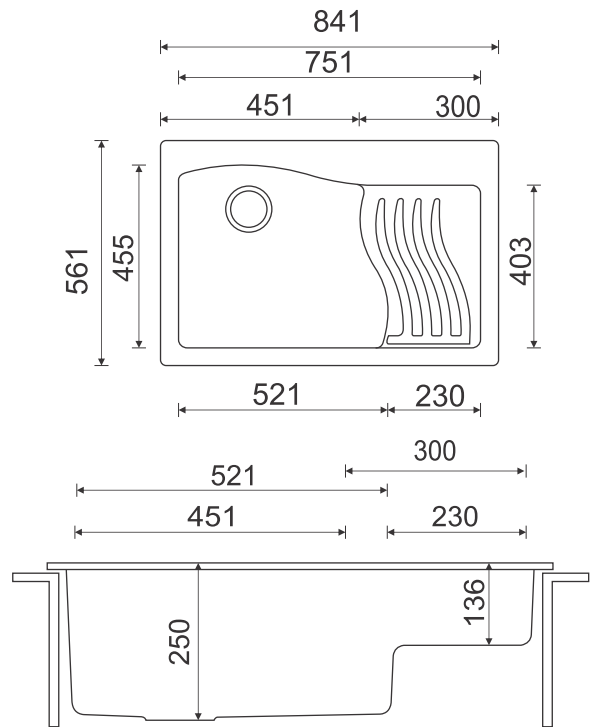

## Eurostone 610 - 46

Dimensions: 18 x 16 inch / 457mm x 406 mm

Bowl Size: 417 mm x 363 mm x 203mm

	FUN CODE	FUN DESCRIPTION	MRP
Carbon Black	114.0596.027	EURODOMO 610-46 3 1/2" WWK NTH C. Black	6890
Coffee	114.0596.030	EURODOMO 610-46 3 1/2" WWK NTH Coffee	6890
Titanium Silver	114.0596.043	EURODOMO 610-46 3 1/2" WWK NTH T. Silver	6890
Graphite (metallic color)	114.0596.047	EURODOMO 610-46 3 1/2" WWK NTH Graphite	7890
Dark Brown	114.0596.048	EURODOMO 610-46 3 1/2" WWK NTH D. Brown	7890
Platinum	114.0596.049	EURODOMO 610-46 3 1/2" WWK NTH Platinum	7890

## Eurostone 610 - 53

Dimensions: 21 x 18 inch / 533mm x 475 mm

Bowl Size: 468 mm x 391 mm x 203mm

Carbon Black

Coffee

Titanium Silver

Graphite  
(metallic color)

Dark Brown

# Eurostone 610 - 61

Dimensions: 24 x 18 inch / 610mm x 457 mm

Bowl Size: 557 mm x 405 mm x 204mm

Carbon Black

Coffee

Titanium Silver

Graphite  
(metallic color)

Dark Brown

## Eurostone 610 - 84

Dimensions: 33 x 22 inch / 841 mm x 561 mm

1st Bowl Size: 451-521 mm x 455mm x 250mm

2nd Bowl Size: 300-230 mm x 403mm x 136mm

FUN CODE	FUN DESCRIPTION	MRP
114.0519.580	EURODOMO 610-84 3 1/2" WWK NTH C. Black	12990
114.0522.338	EURODOMO 610-84 3 1/2" WWK NTH Coffee	12990
114.0522.394	EURODOMO 610-84 3 1/2" WWK NTH T. Silver	12990
114.0522.402	EURODOMO 610-84 3 1/2" WWK NTH Graphite	13990
114.0587.919	EURODOMO 610-84 3 1/2" WWK NTH D. Brown	13990
114.0587.920	EURODOMO 610-84 3 1/2" WWK NTH Platinum	13990